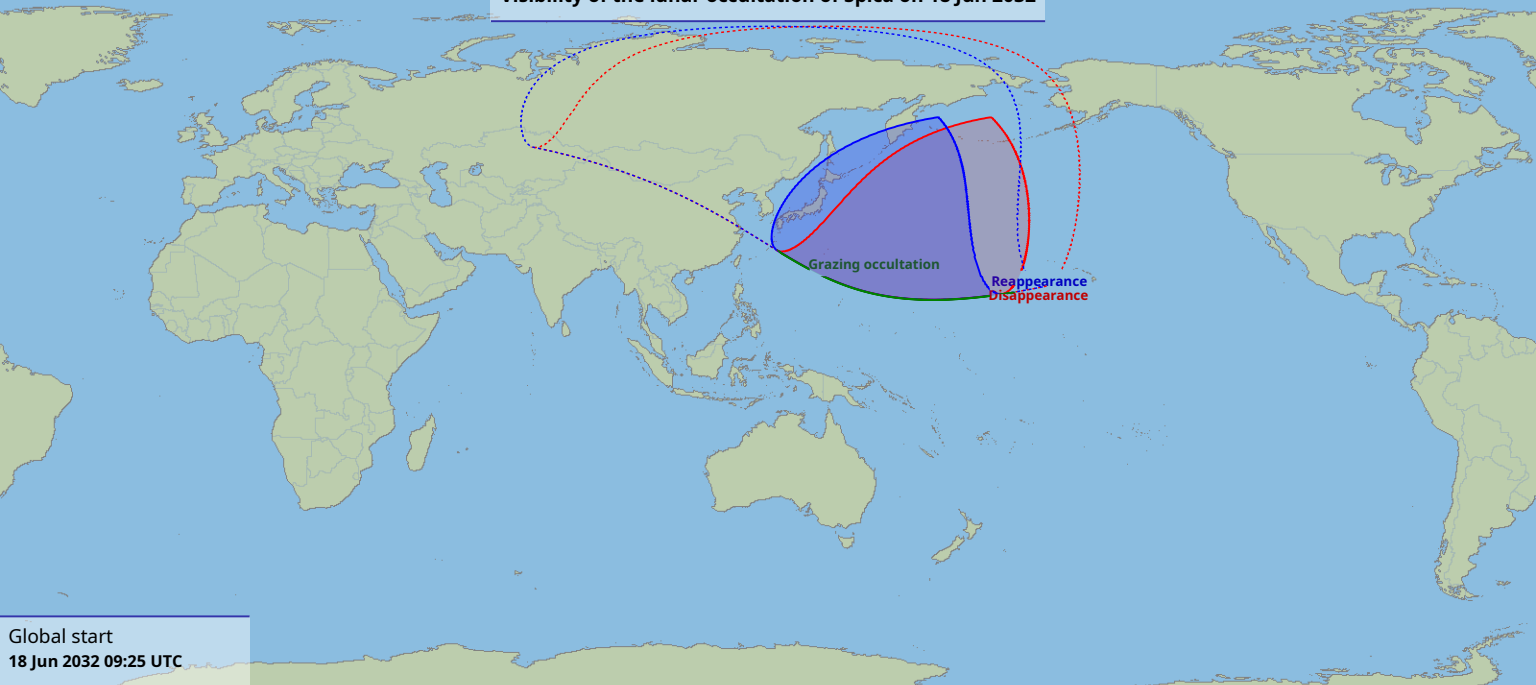

Visibility of the lunar occultation of Spica on 18 Jun 2032

Grazing occultation

Reappearance
Disappearance

Global start
18 Jun 2032 09:25 UTC

Global end
18 Jun 2032 12:46 UTC