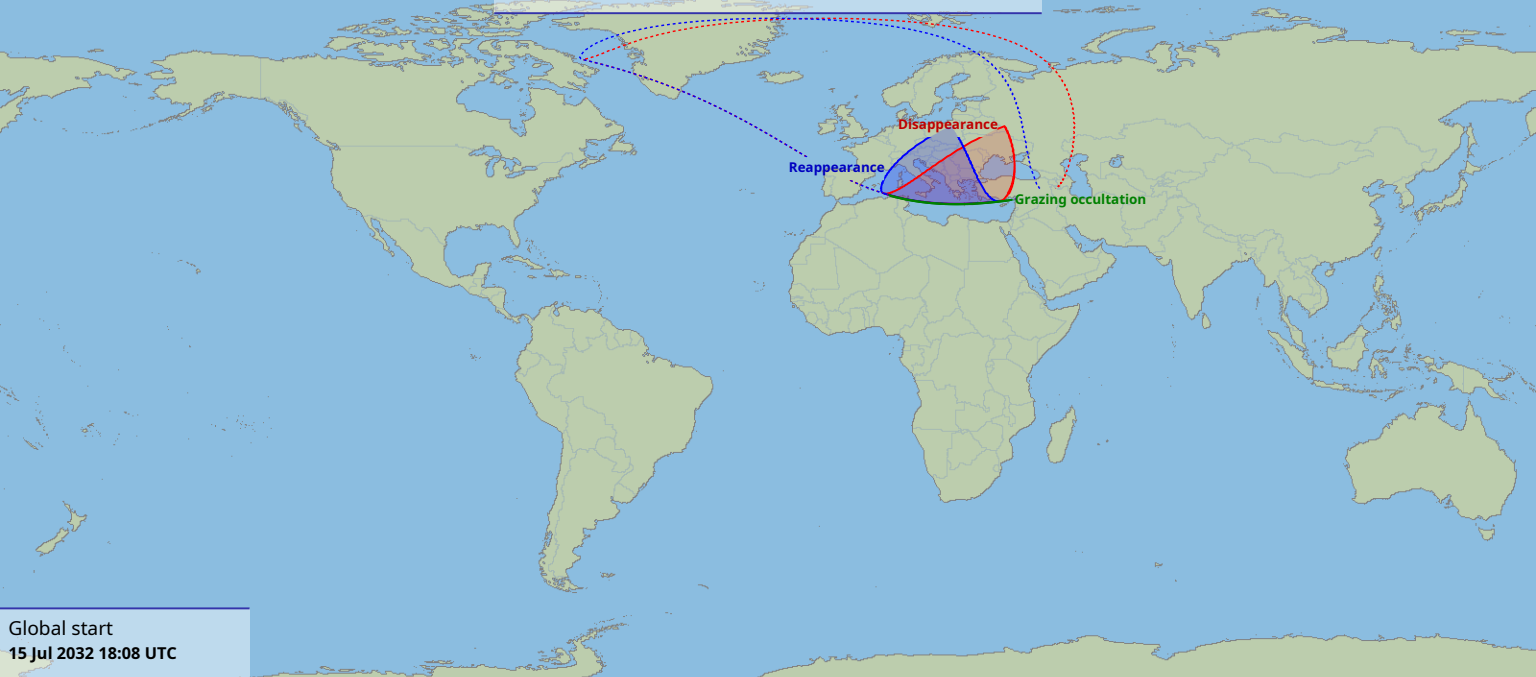

# Visibility of the lunar occultation of Spica on 15 Jul 2032

Global start  
15 Jul 2032 18:08 UTC

Global end  
15 Jul 2032 20:27 UTC