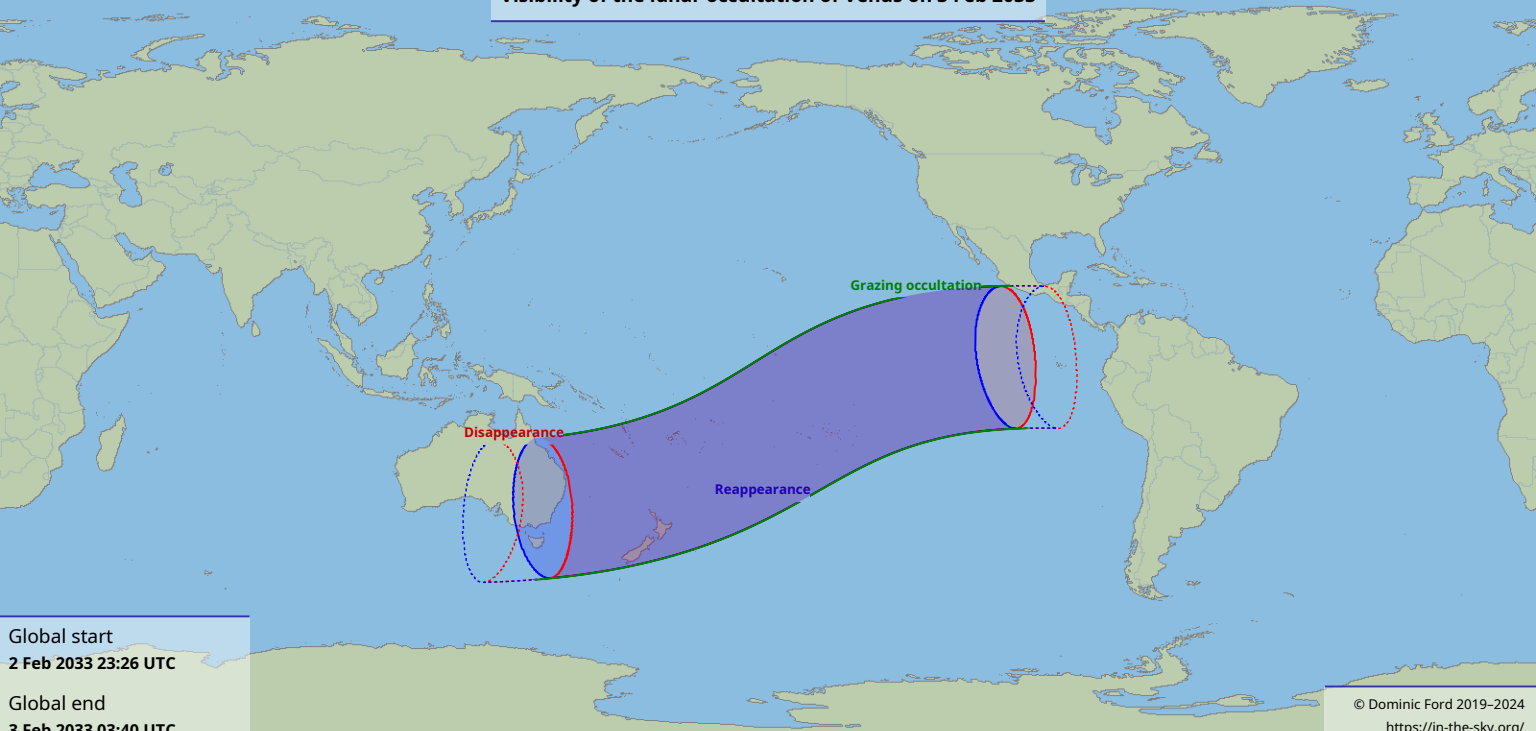

Visibility of the lunar occultation of Venus on 3 Feb 2023

Global start
2 Feb 2023 23:26 UTC

Global end
3 Feb 2023 03:40 UTC