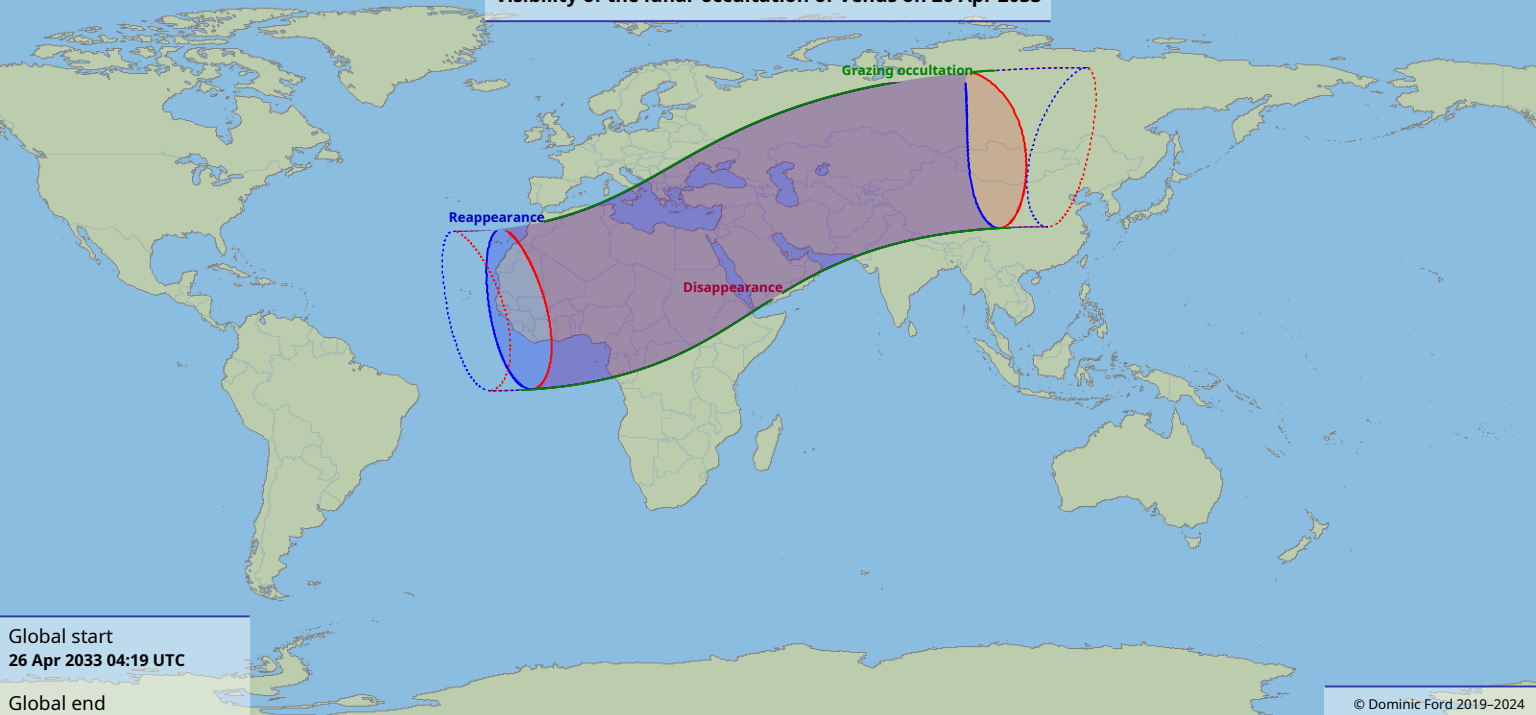

# Visibility of the lunar occultation of Venus on 26 Apr 2033

Global start  
26 Apr 2033 04:19 UTC

Global end  
26 Apr 2033 08:16 UTC