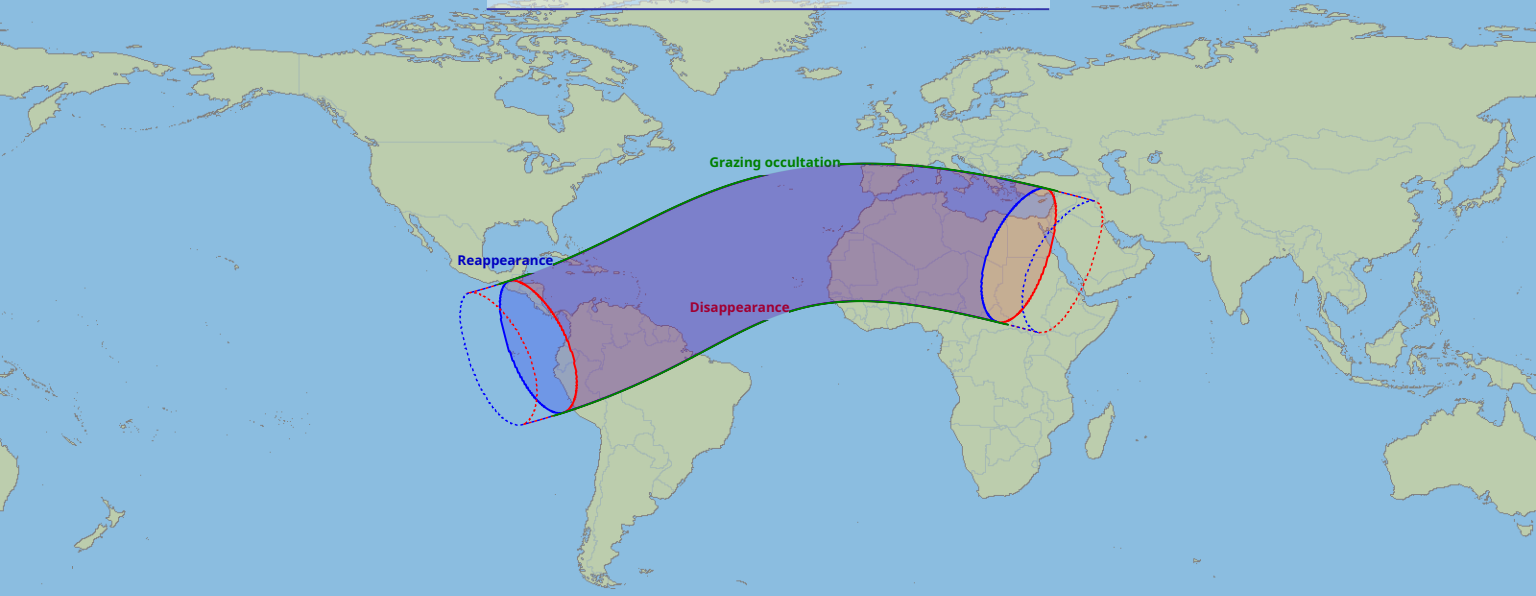

# Visibility of the lunar occultation of Venus on 23 Jun 2023

Global start  
23 Jun 2023 08:46 UTC

Global end  
23 Jun 2023 13:19 UTC