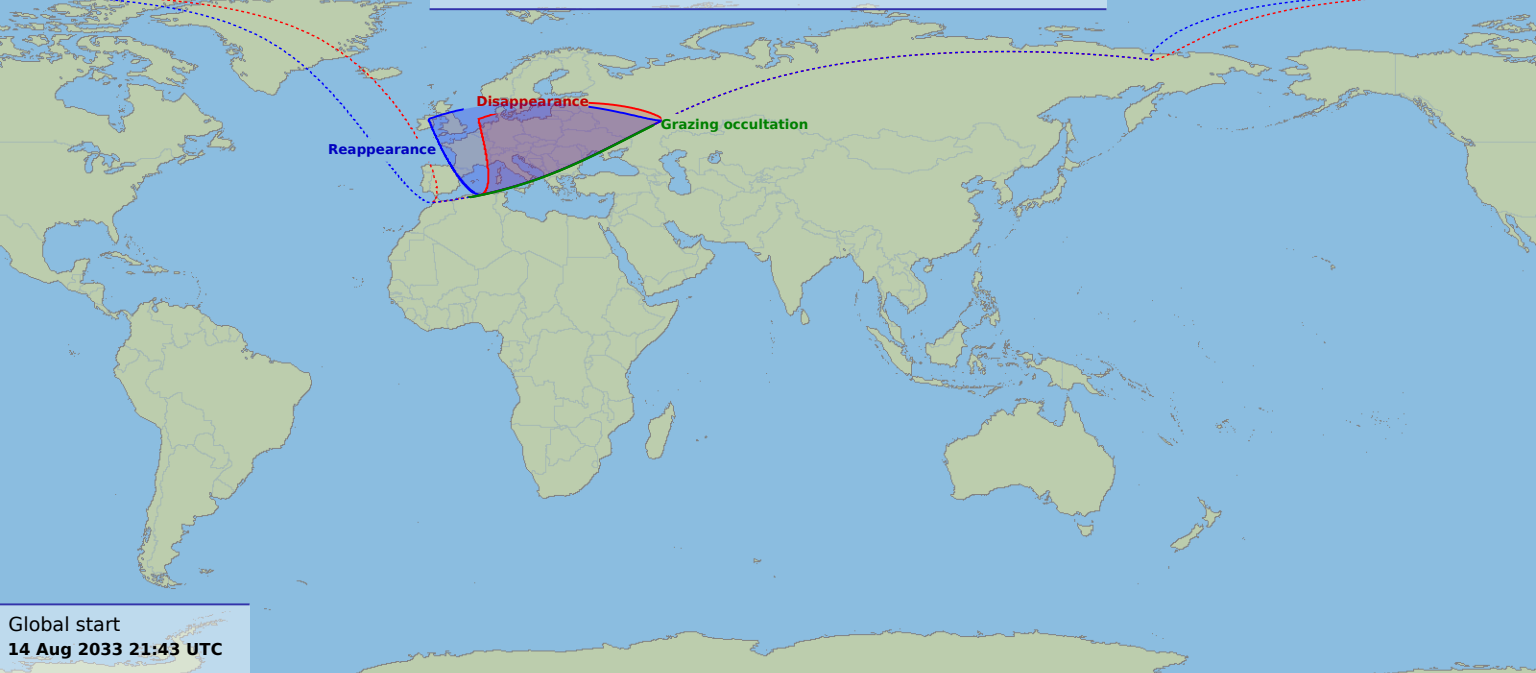

Visibility of the lunar occultation of Neptune on 14 Aug 2033

Global start
14 Aug 2033 21:43 UTC

Global end
15 Aug 2033 00:03 UTC