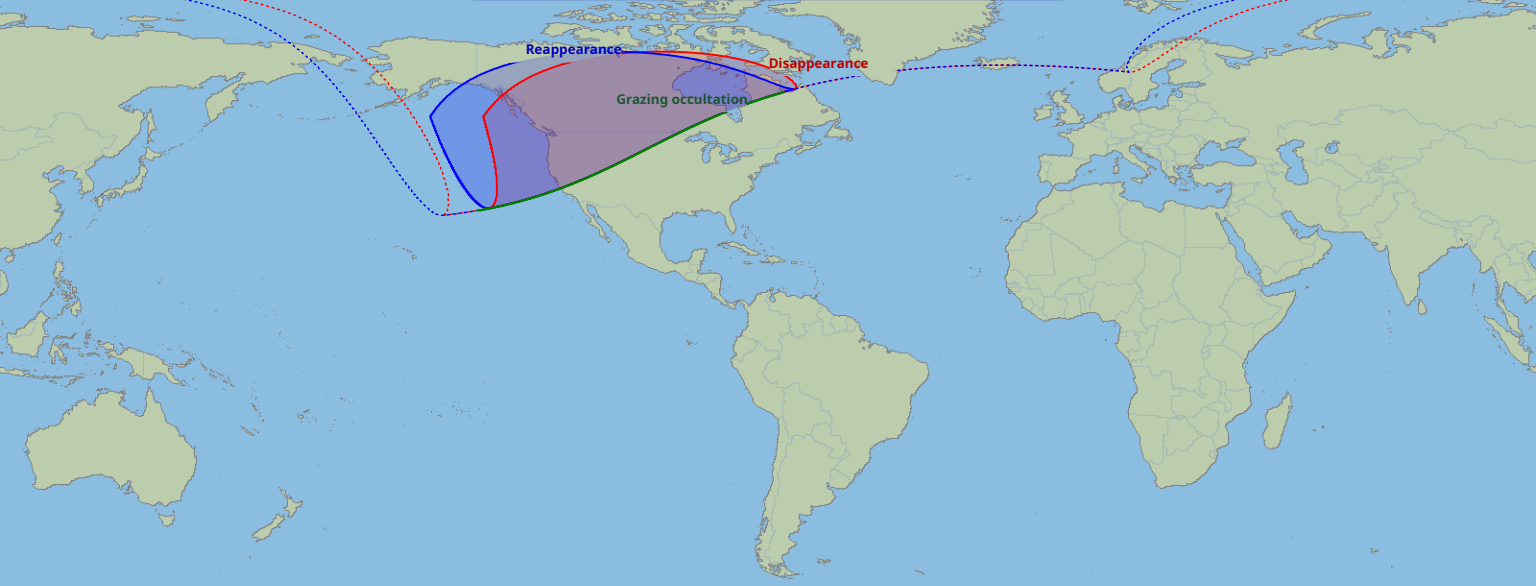

# Visibility of the lunar occultation of Neptune on 11 Sep 2023

Global start  
11 Sep 2023 05:23 UTC

Global end  
11 Sep 2023 07:57 UTC