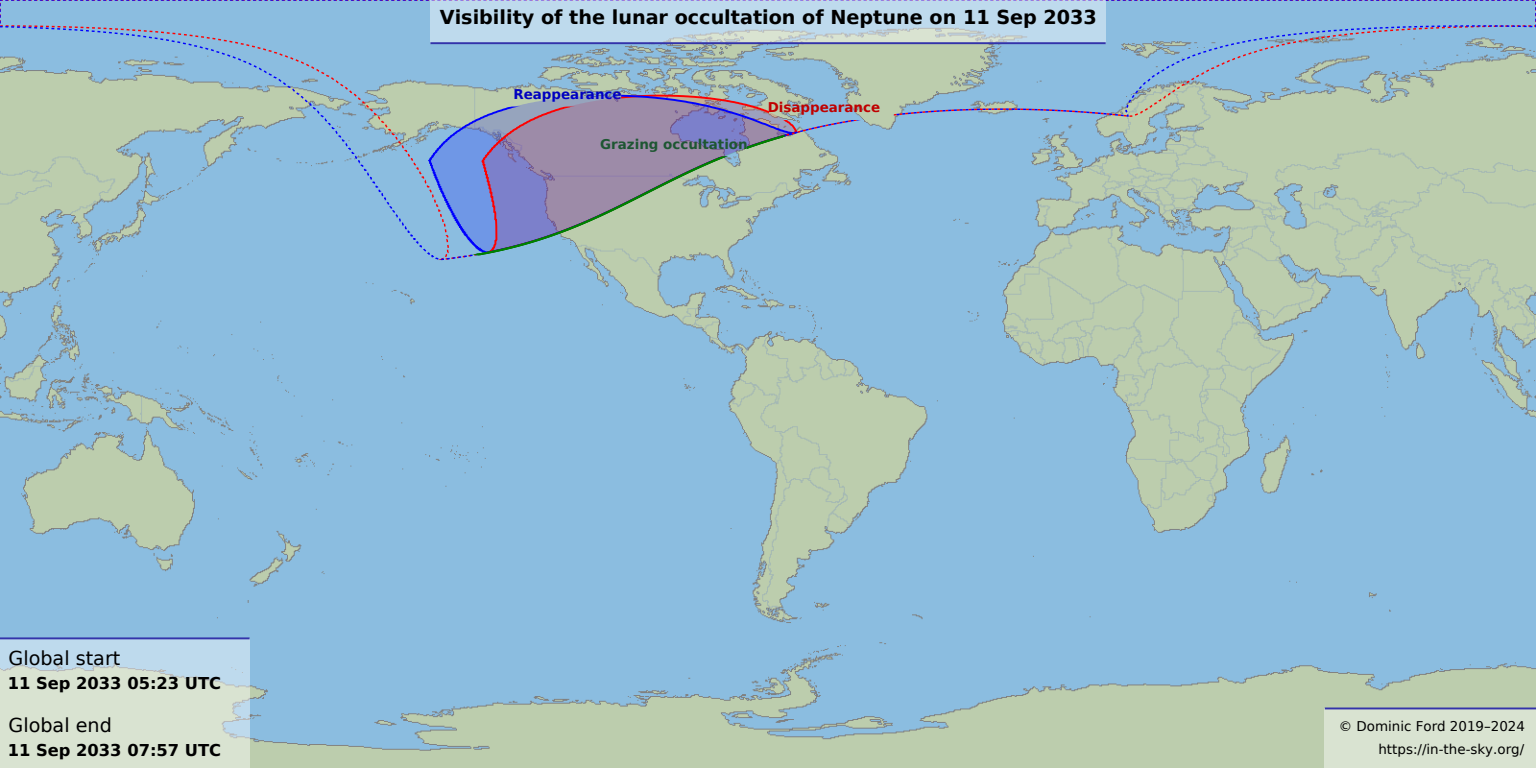

Visibility of the lunar occultation of Neptune on 11 Sep 2033

Global start
11 Sep 2033 05:23 UTC

Global end
11 Sep 2033 07:57 UTC