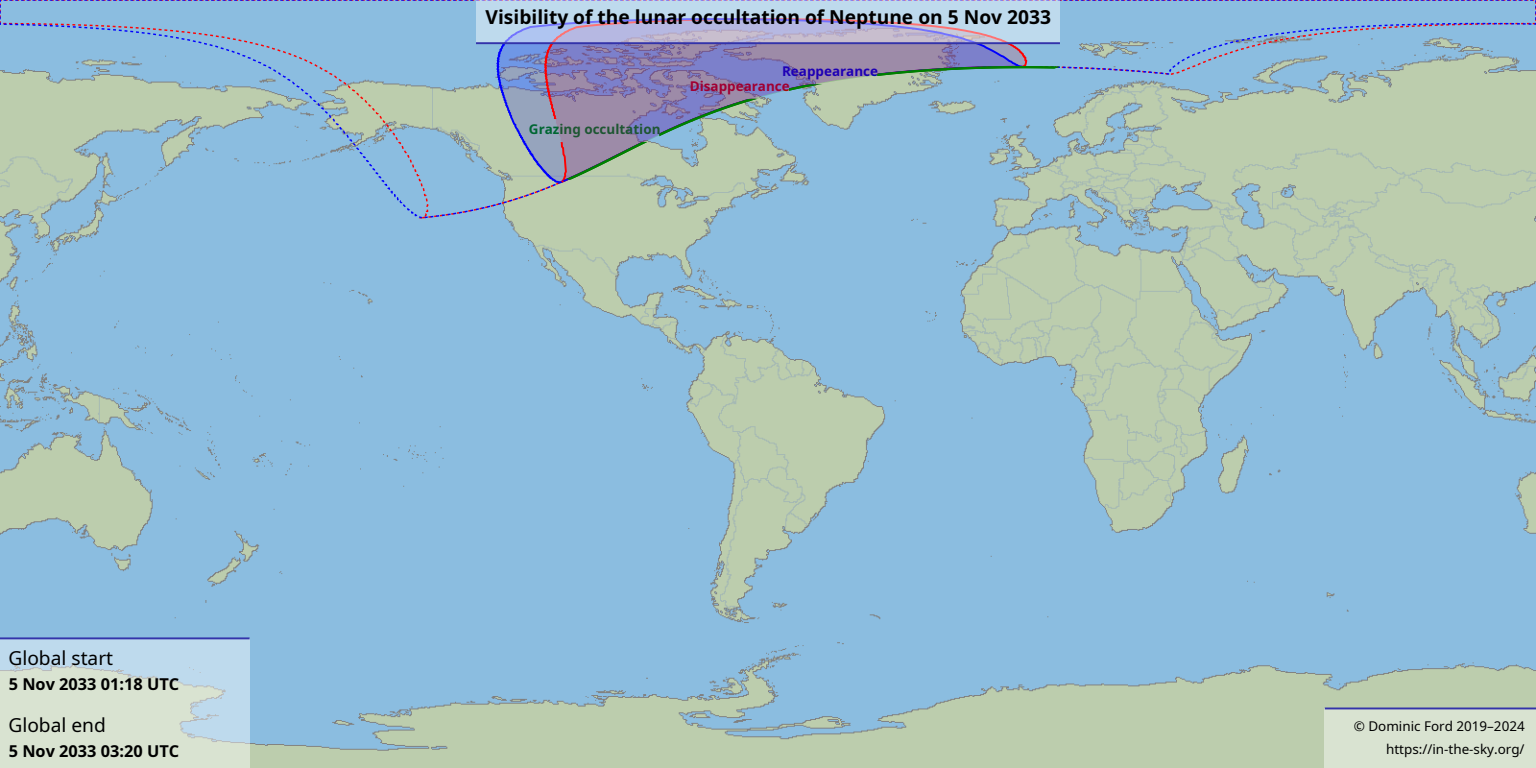

Visibility of the lunar occultation of Neptune on 5 Nov 2033

Global start
5 Nov 2033 01:18 UTC

Global end
5 Nov 2033 03:20 UTC