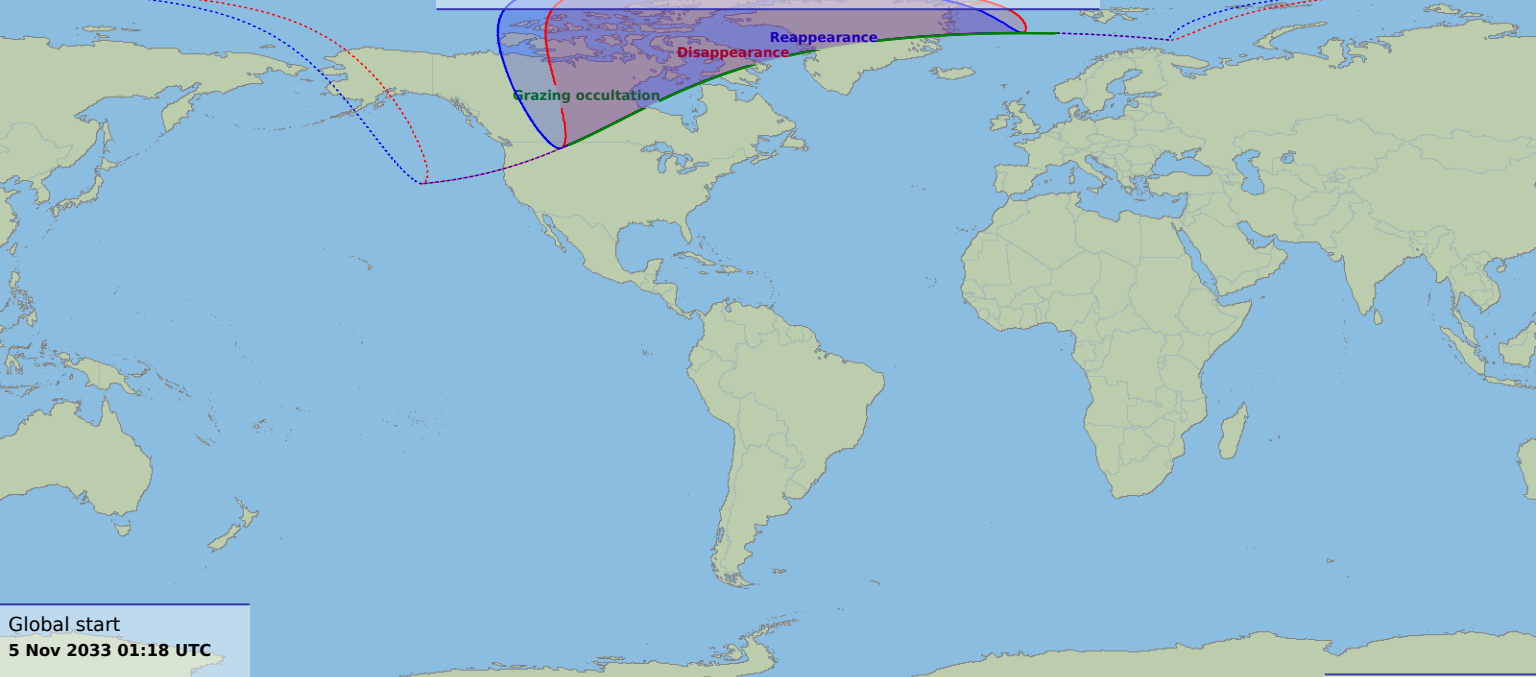

Visibility of the lunar occultation of Neptune on 5 Nov 2033

Global start
5 Nov 2033 01:18 UTC

Global end
5 Nov 2033 03:20 UTC