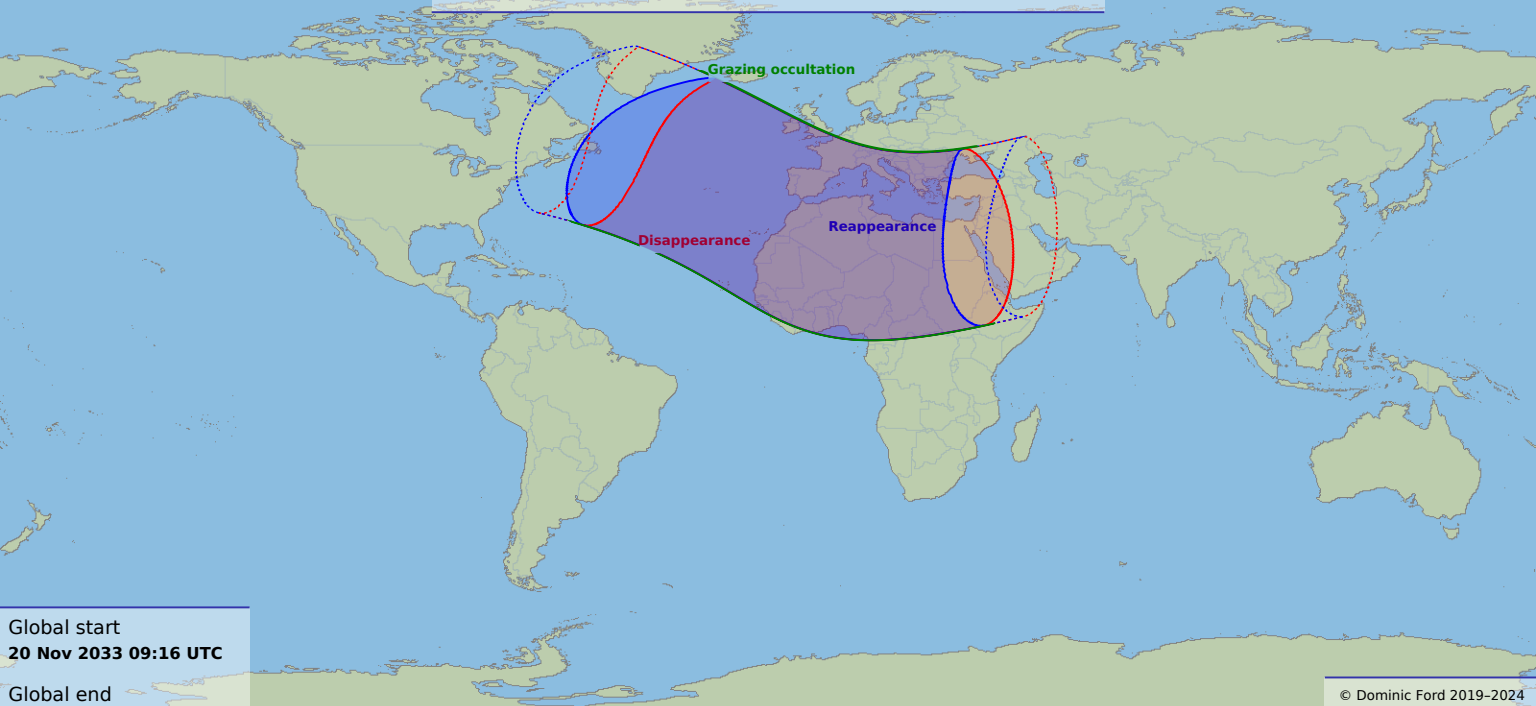

Visibility of the lunar occultation of Mercury on 20 Nov 2023

Global start
20 Nov 2023 09:16 UTC

Global end
20 Nov 2023 13:47 UTC