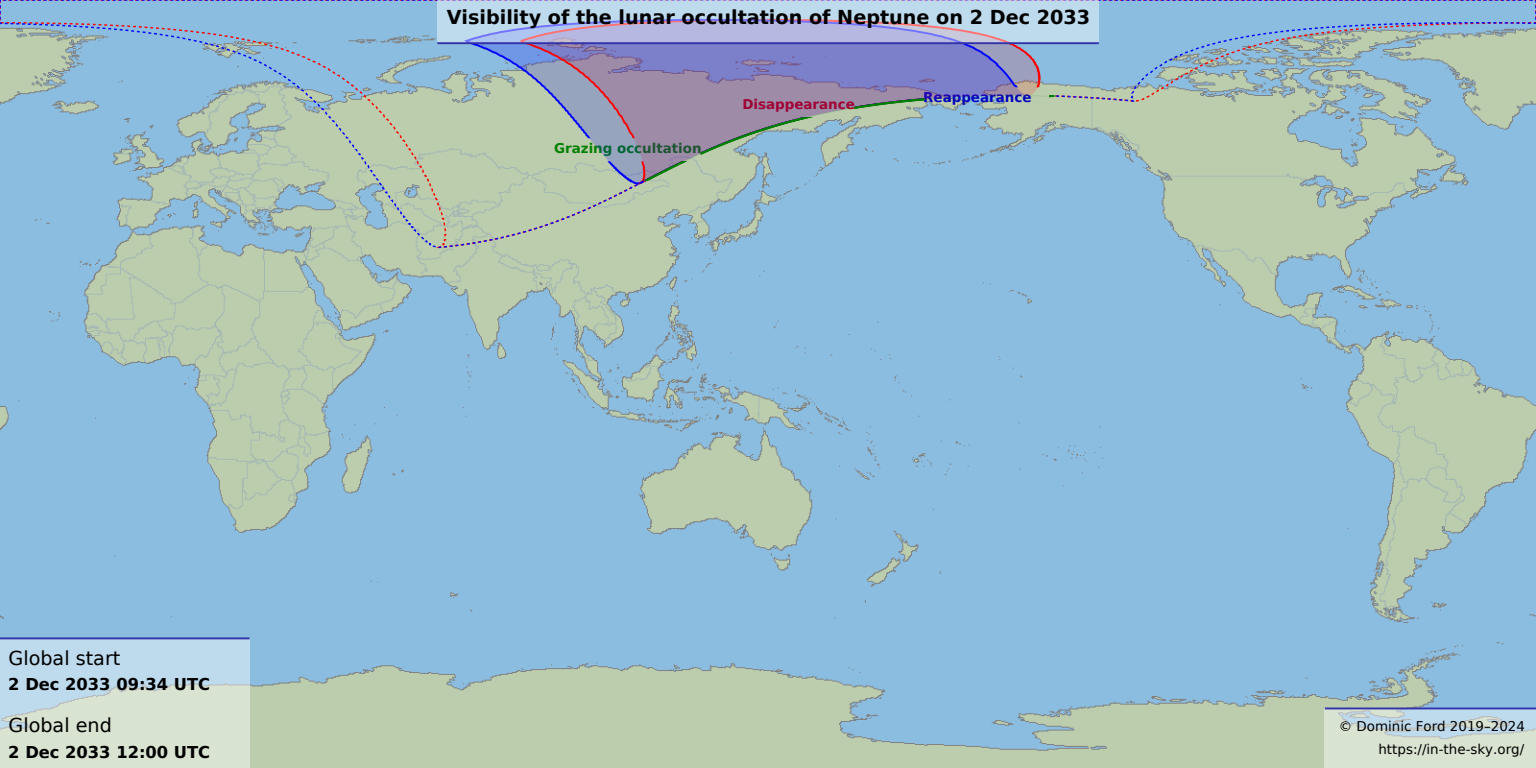

Visibility of the lunar occultation of Neptune on 2 Dec 2033

Global start
2 Dec 2033 09:34 UTC

Global end
2 Dec 2033 12:00 UTC