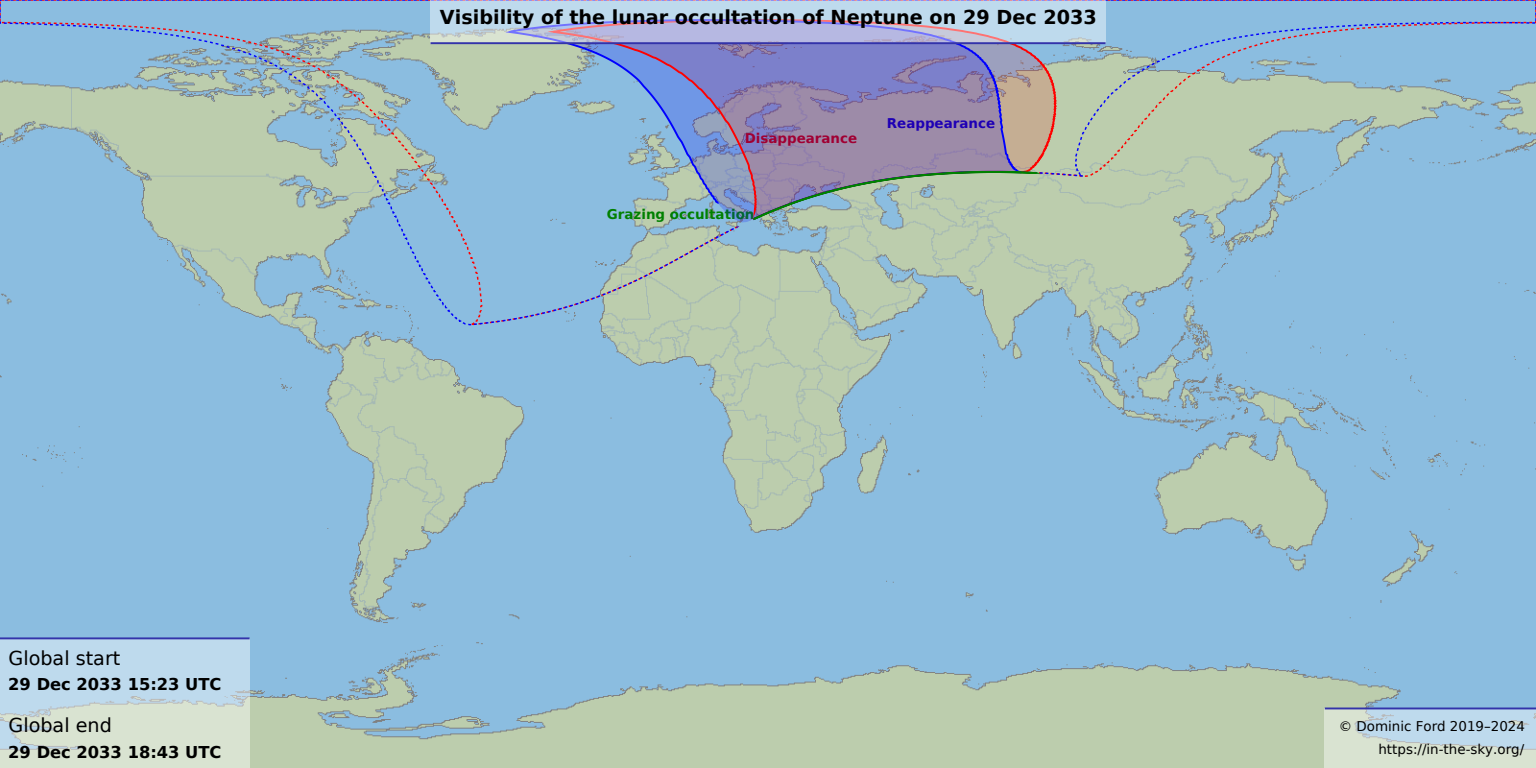

Visibility of the lunar occultation of Neptune on 29 Dec 2023

Global start
29 Dec 2023 15:23 UTC

Global end
29 Dec 2023 18:43 UTC