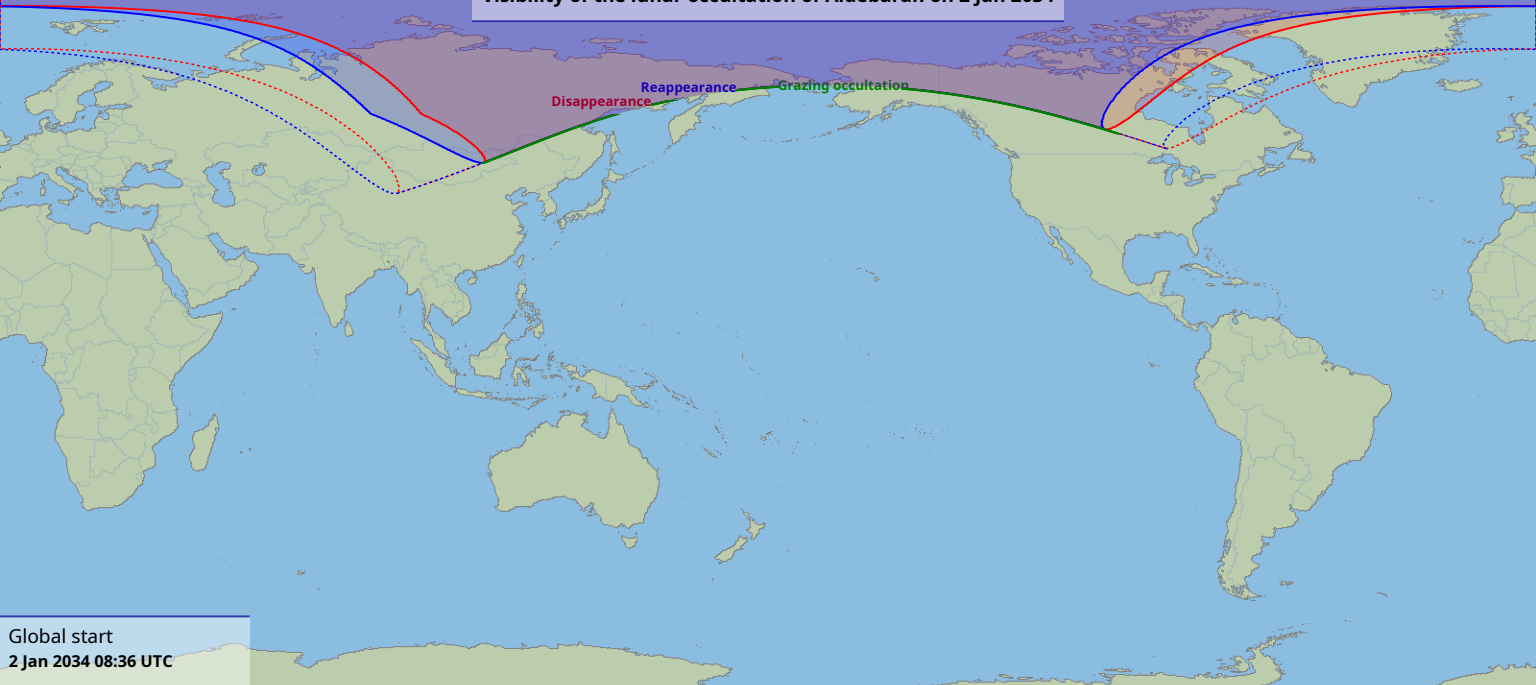

Visibility of the lunar occultation of Aldebaran on 2 Jan 2024

Disappearance

Reappearance

Grazing occultation

Global start
2 Jan 2024 08:36 UTC

Global end
2 Jan 2024 11:11 UTC