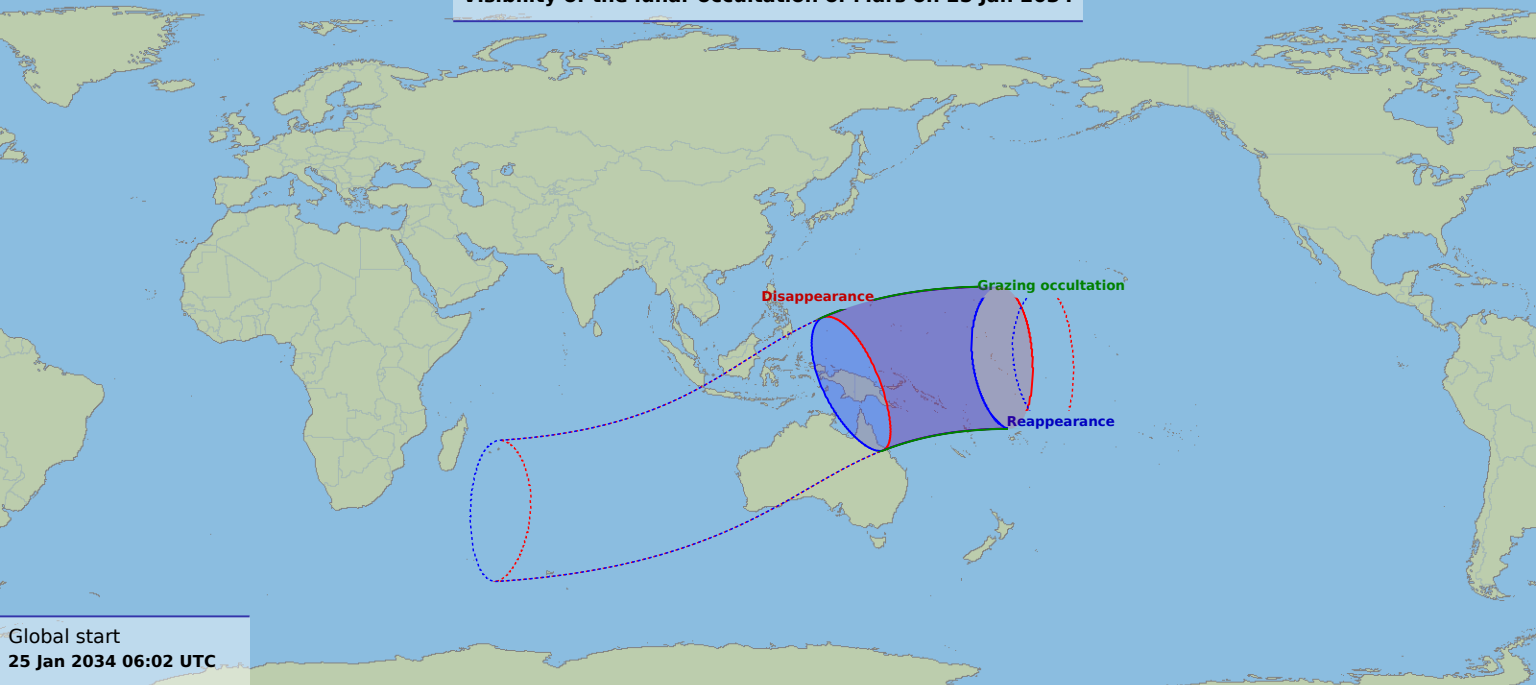

Visibility of the lunar occultation of Mars on 25 Jan 2034

Global start
25 Jan 2034 06:02 UTC

Global end
25 Jan 2034 10:23 UTC