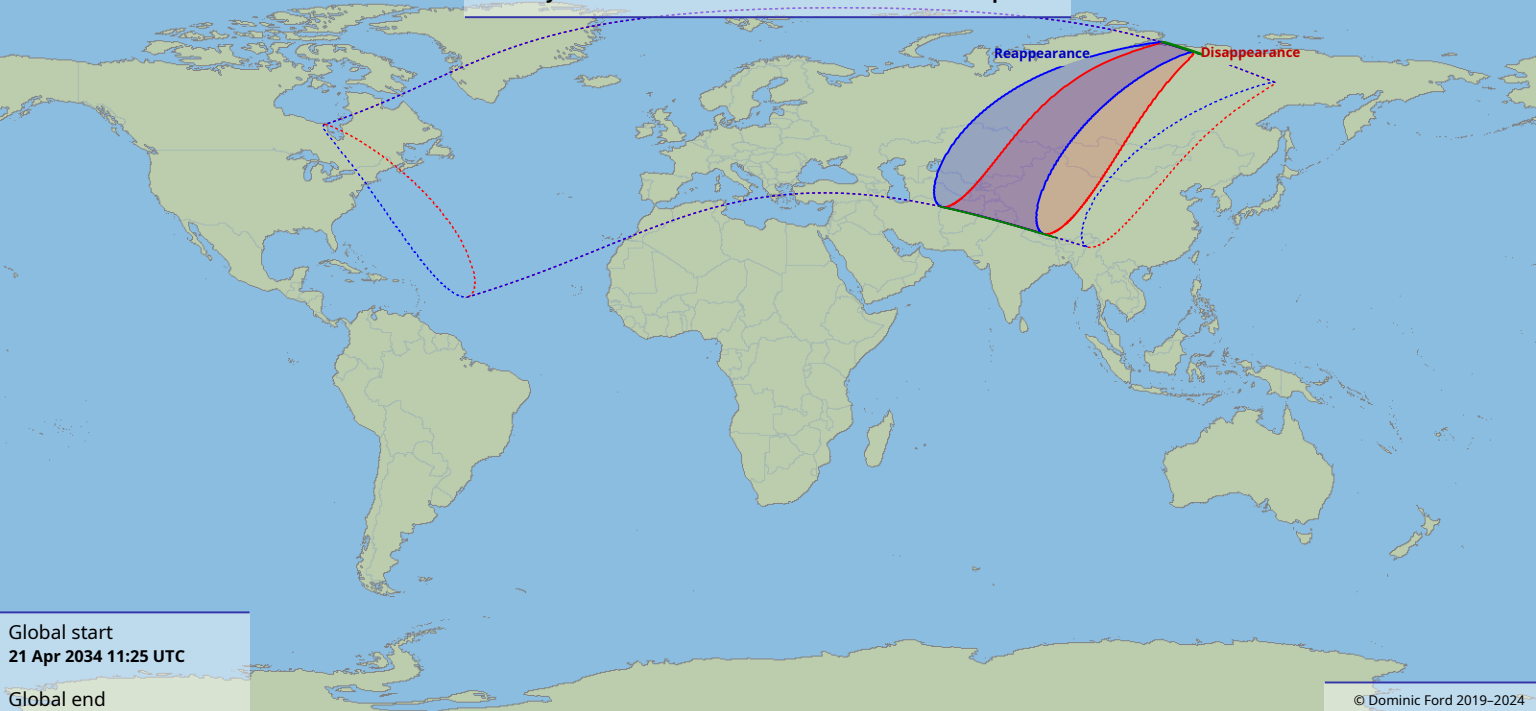

# Visibility of the lunar occultation of Aldebaran on 21 Apr 2034

Global start  
21 Apr 2034 11:25 UTC

Global end  
21 Apr 2034 15:02 UTC