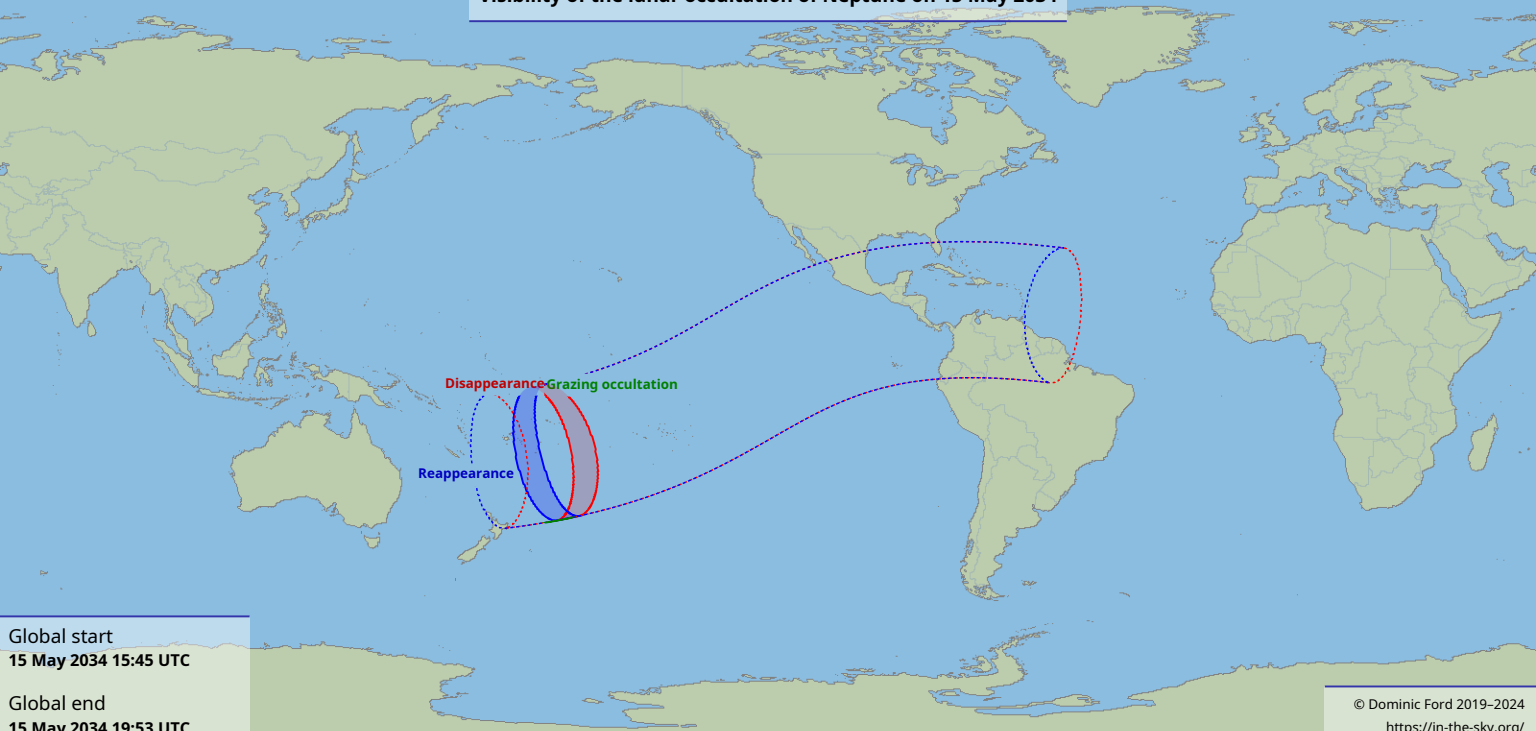

Visibility of the lunar occultation of Neptune on 15 May 2024

Global start
15 May 2024 15:45 UTC

Global end
15 May 2024 19:53 UTC