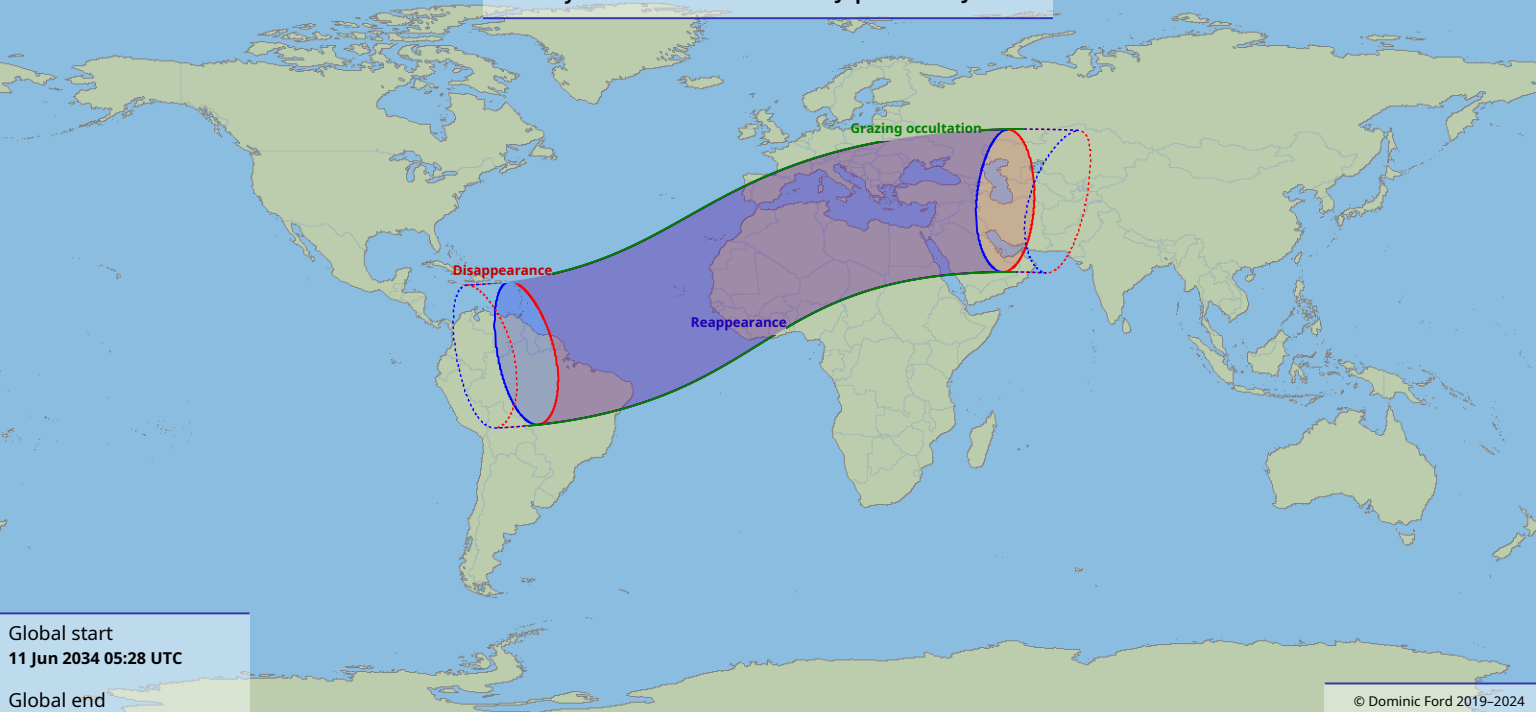

Visibility of the lunar occultation of Jupiter on 11 Jun 2024

Global start
11 Jun 2024 05:28 UTC

Global end
11 Jun 2024 09:37 UTC