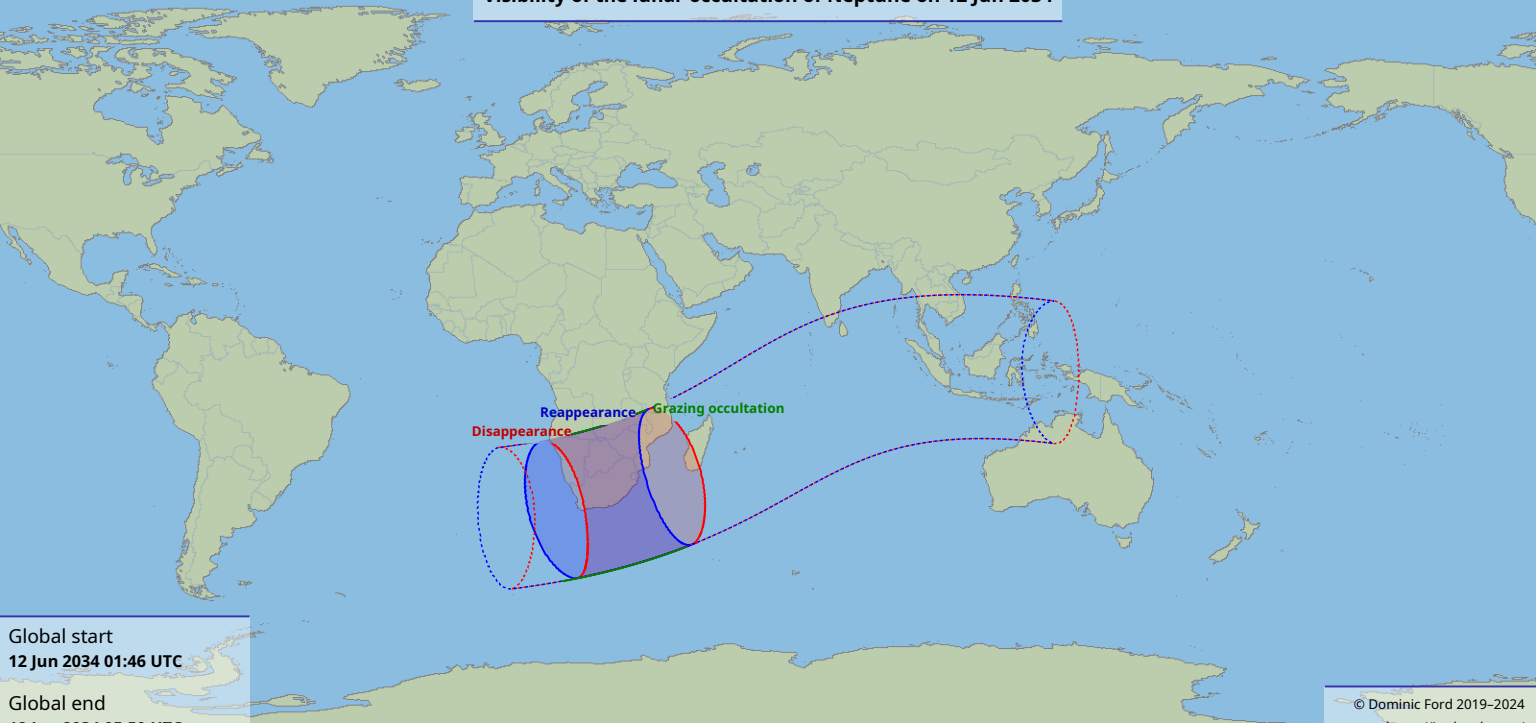

Visibility of the lunar occultation of Neptune on 12 Jun 2034

Global start
12 Jun 2034 01:46 UTC

Global end
12 Jun 2034 05:50 UTC