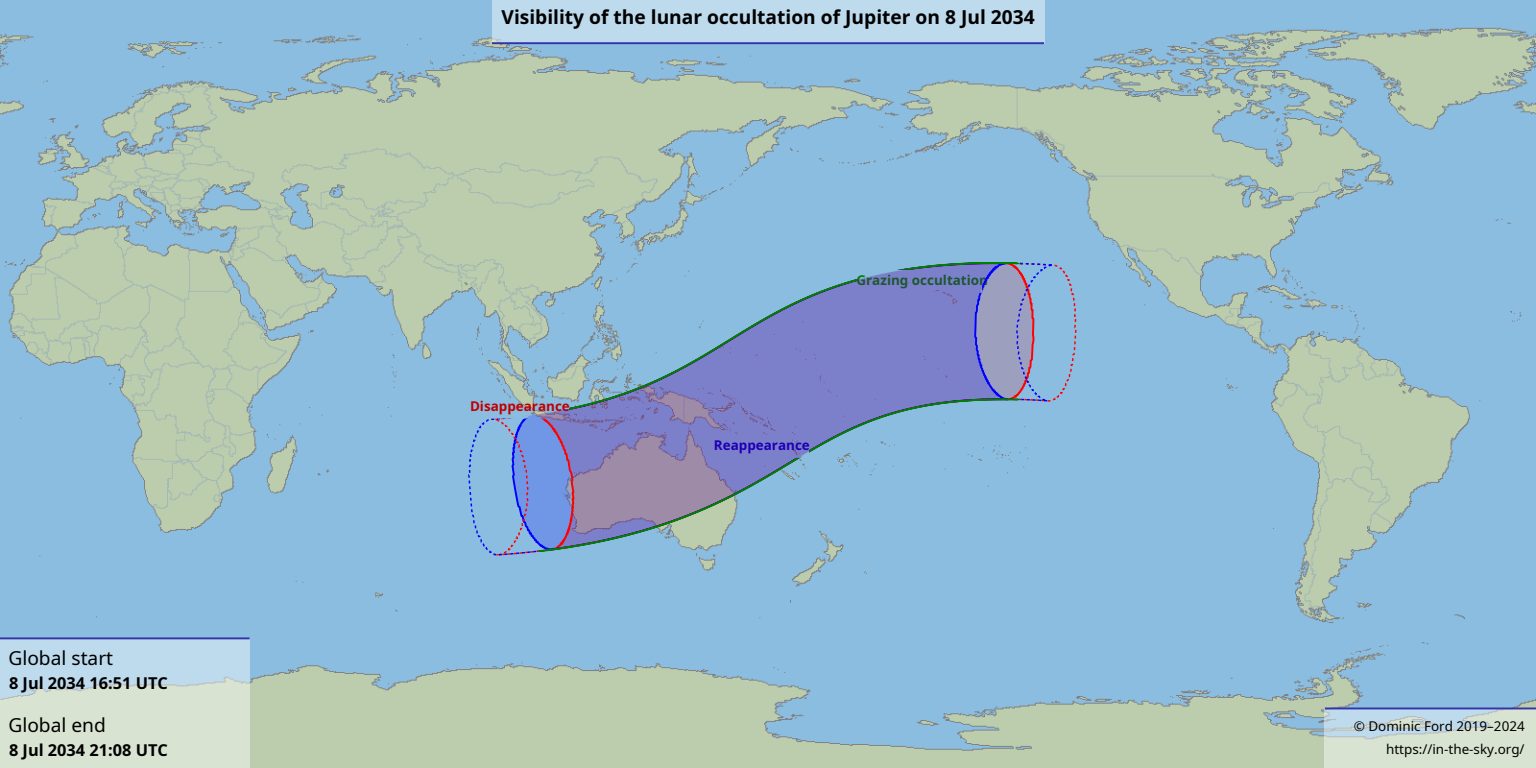

# Visibility of the lunar occultation of Jupiter on 8 Jul 2024

Global start  
8 Jul 2024 16:51 UTC

Global end  
8 Jul 2024 21:08 UTC