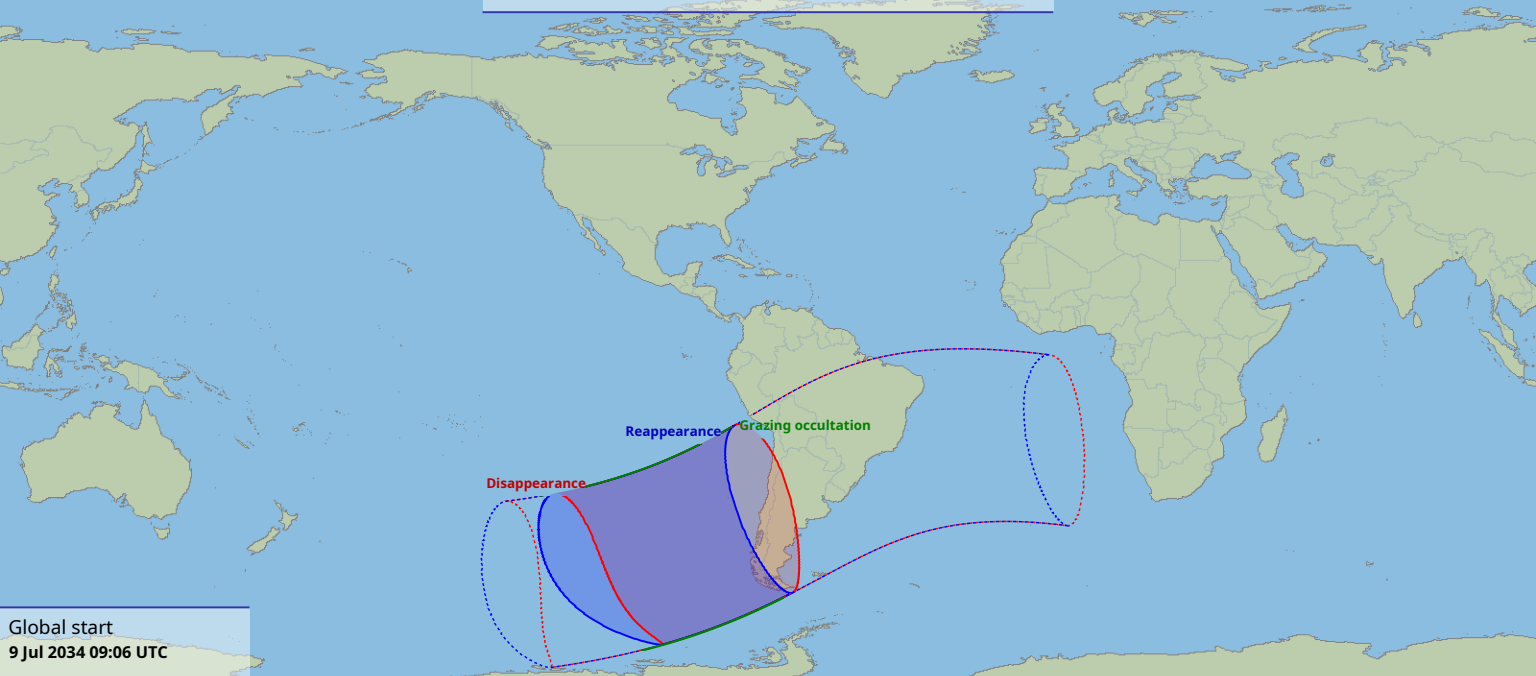

Visibility of the lunar occultation of Neptune on 9 Jul 2024

Global start
9 Jul 2024 09:06 UTC

Global end
9 Jul 2024 12:54 UTC