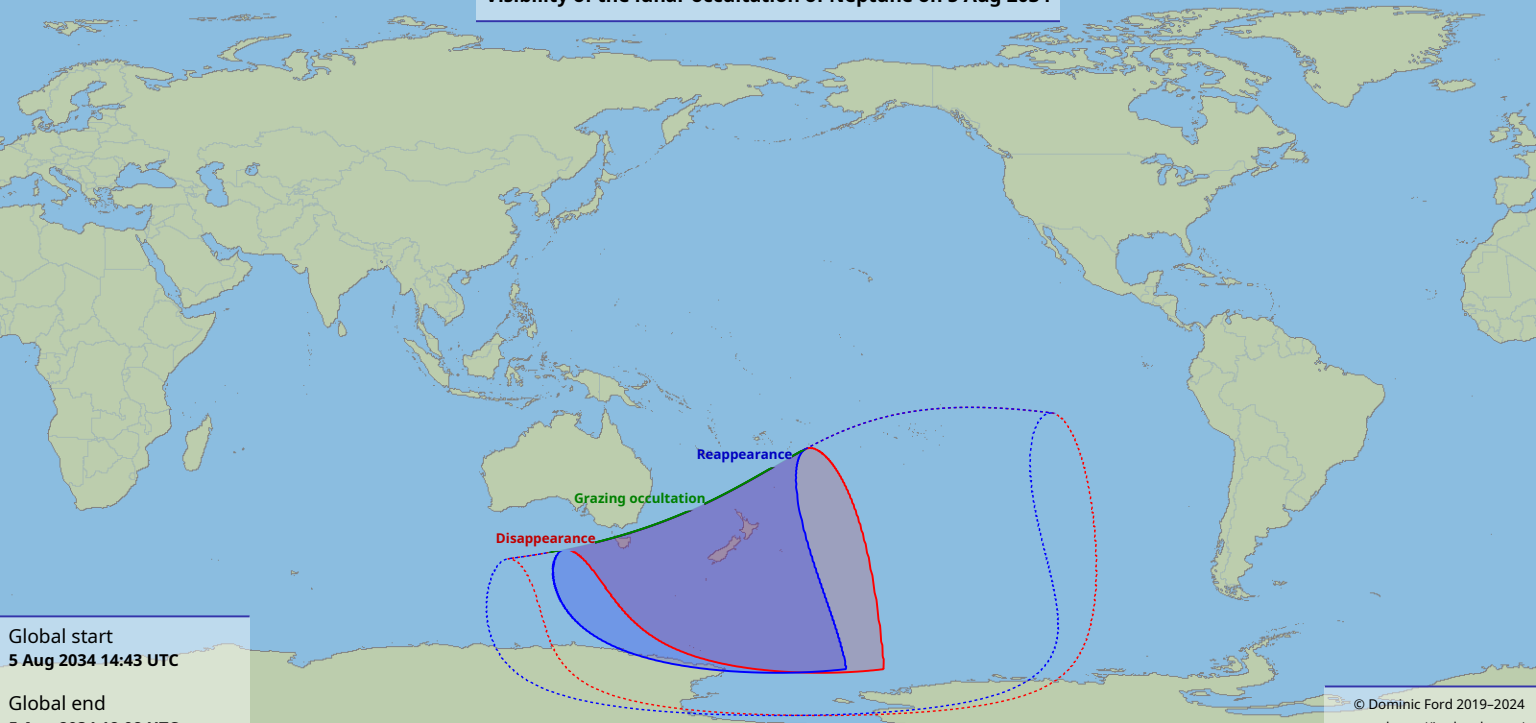

Visibility of the lunar occultation of Neptune on 5 Aug 2034

Global start
5 Aug 2034 14:43 UTC

Global end
5 Aug 2034 18:08 UTC