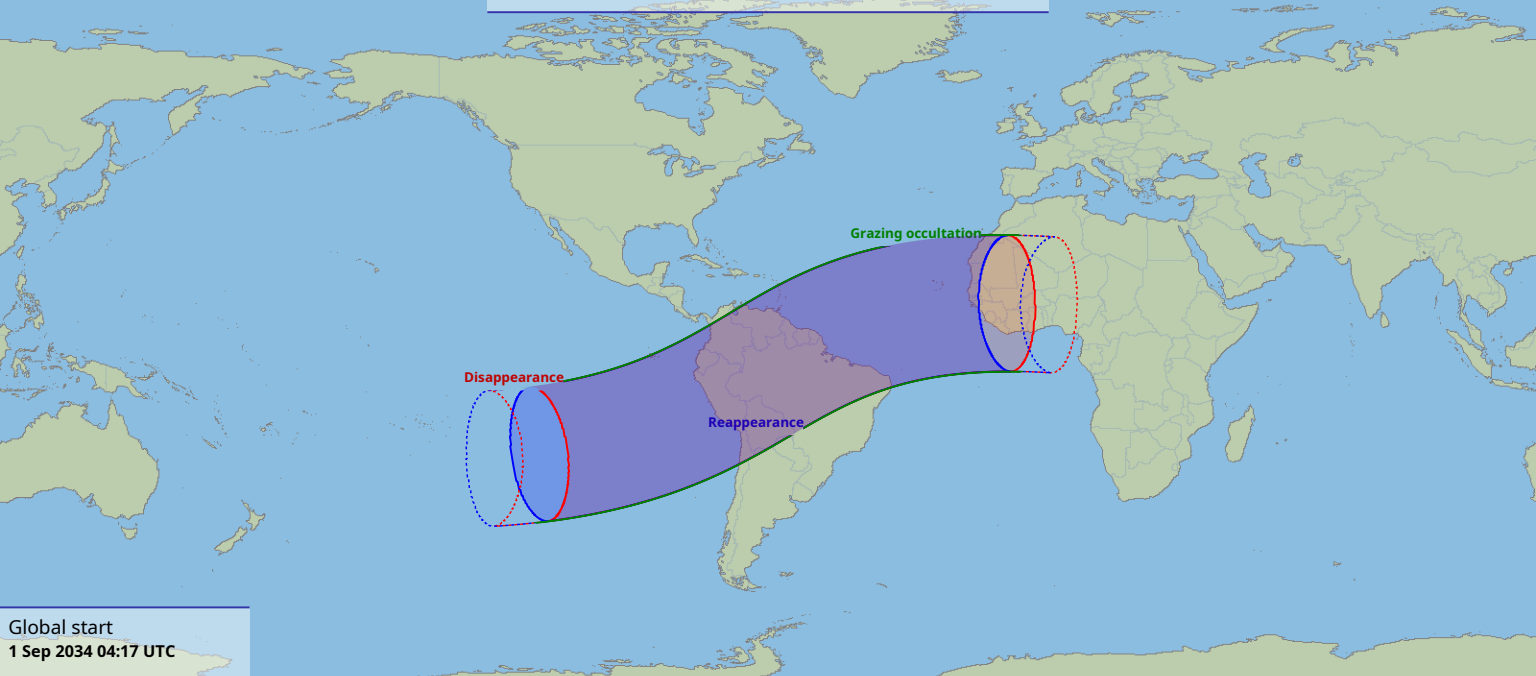

Visibility of the lunar occultation of Jupiter on 1 Sep 2034

Global start
1 Sep 2034 04:17 UTC

Global end
1 Sep 2034 08:27 UTC