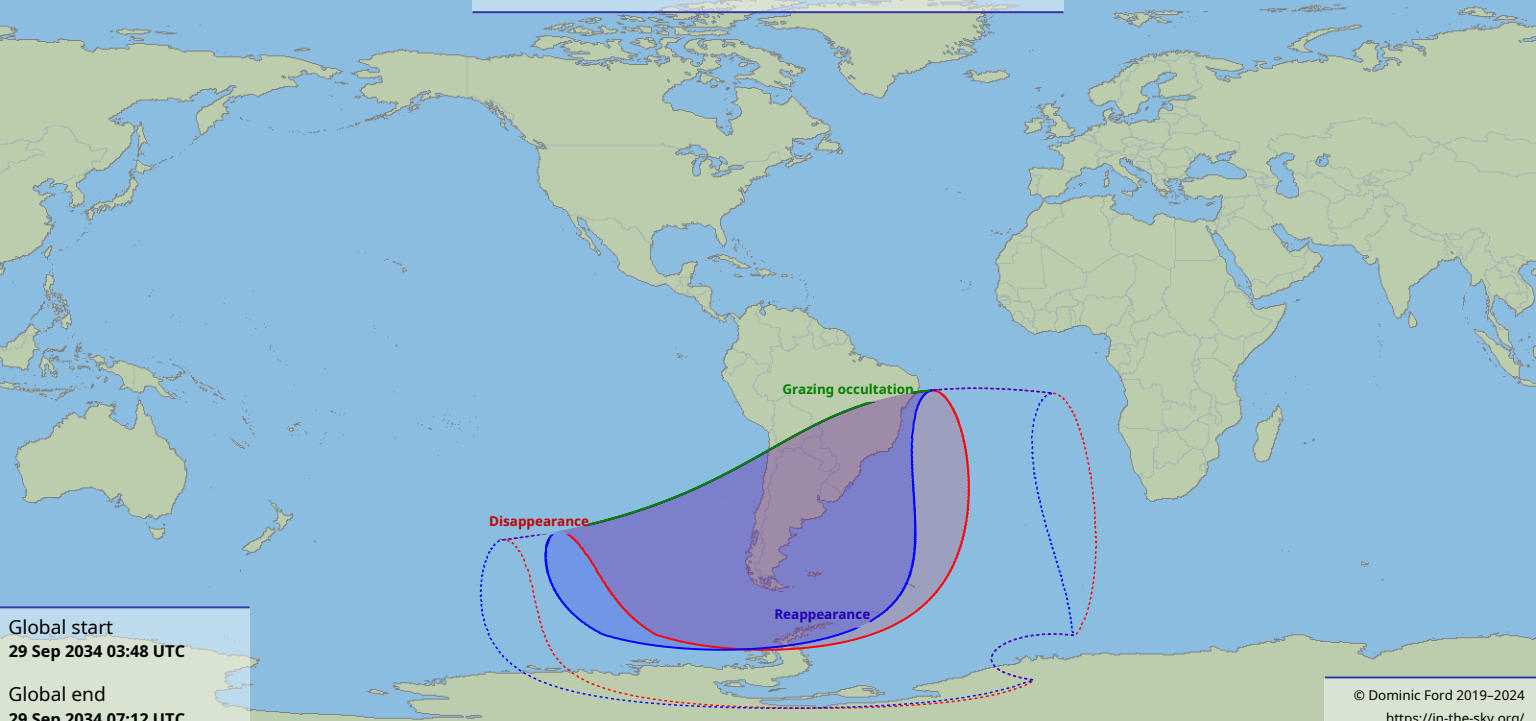

Visibility of the lunar occultation of Neptune on 29 Sep 2034

Global start
29 Sep 2034 03:48 UTC

Global end
29 Sep 2034 07:12 UTC