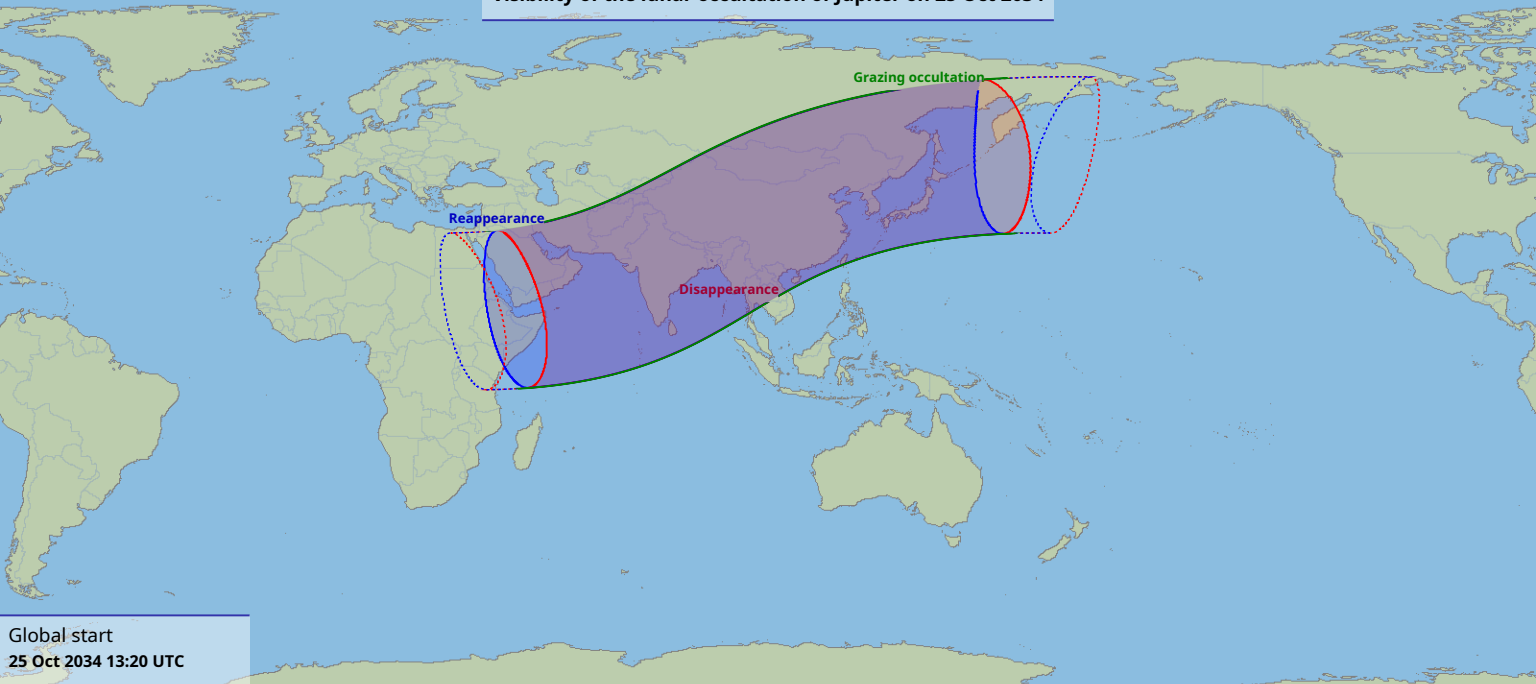

Visibility of the lunar occultation of Jupiter on 25 Oct 2024

Global start
25 Oct 2024 13:20 UTC

Global end
25 Oct 2024 17:10 UTC