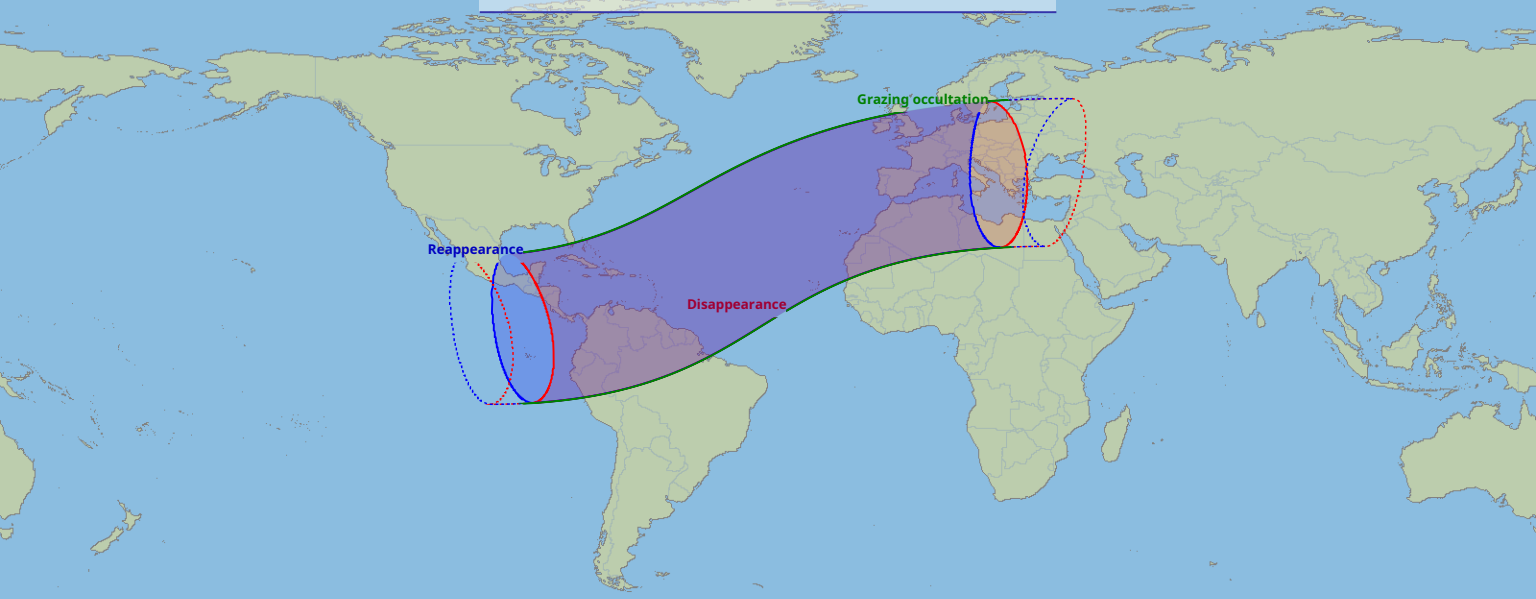

Visibility of the lunar occultation of Jupiter on 21 Nov 2034

Global start
21 Nov 2034 20:31 UTC

Global end
22 Nov 2034 00:33 UTC