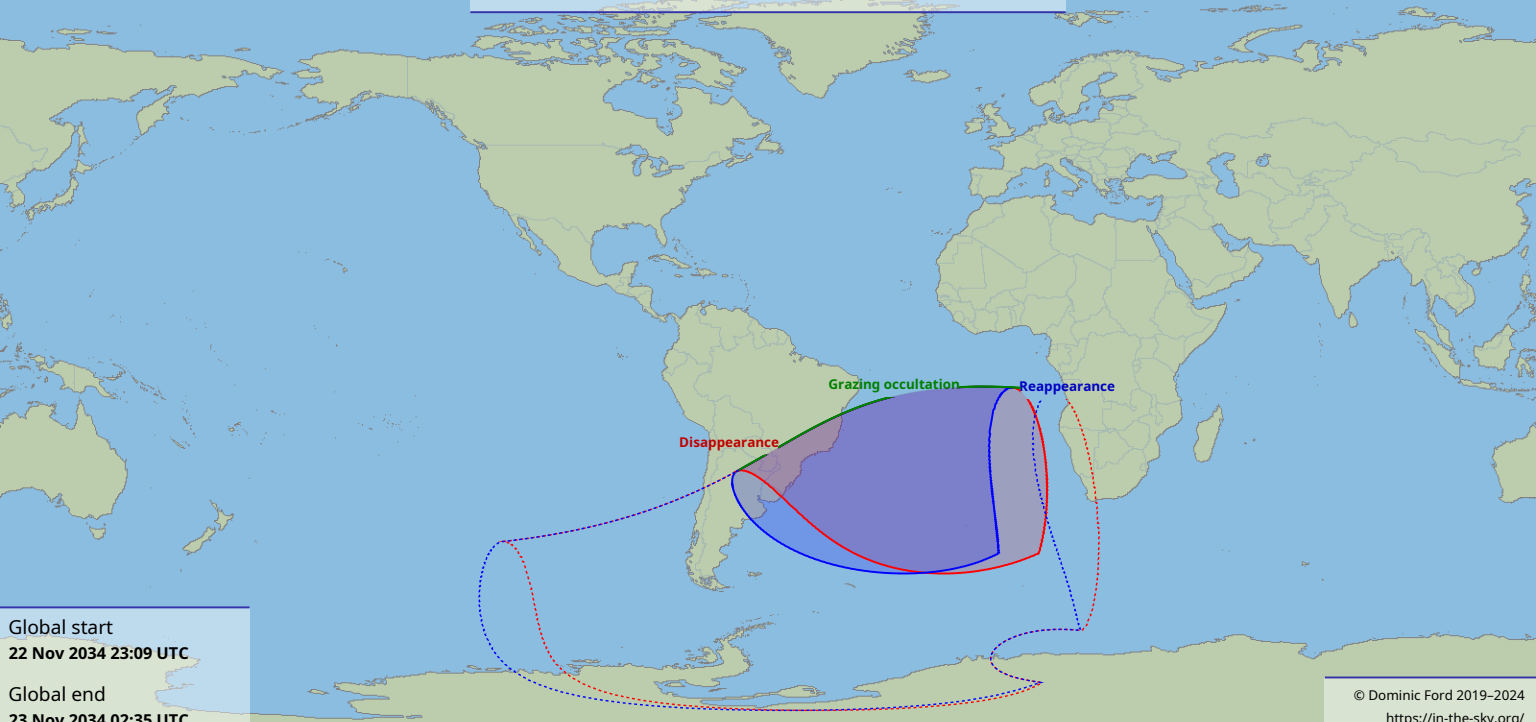

Visibility of the lunar occultation of Neptune on 23 Nov 2024

Global start
22 Nov 2024 23:09 UTC

Global end
23 Nov 2024 02:35 UTC