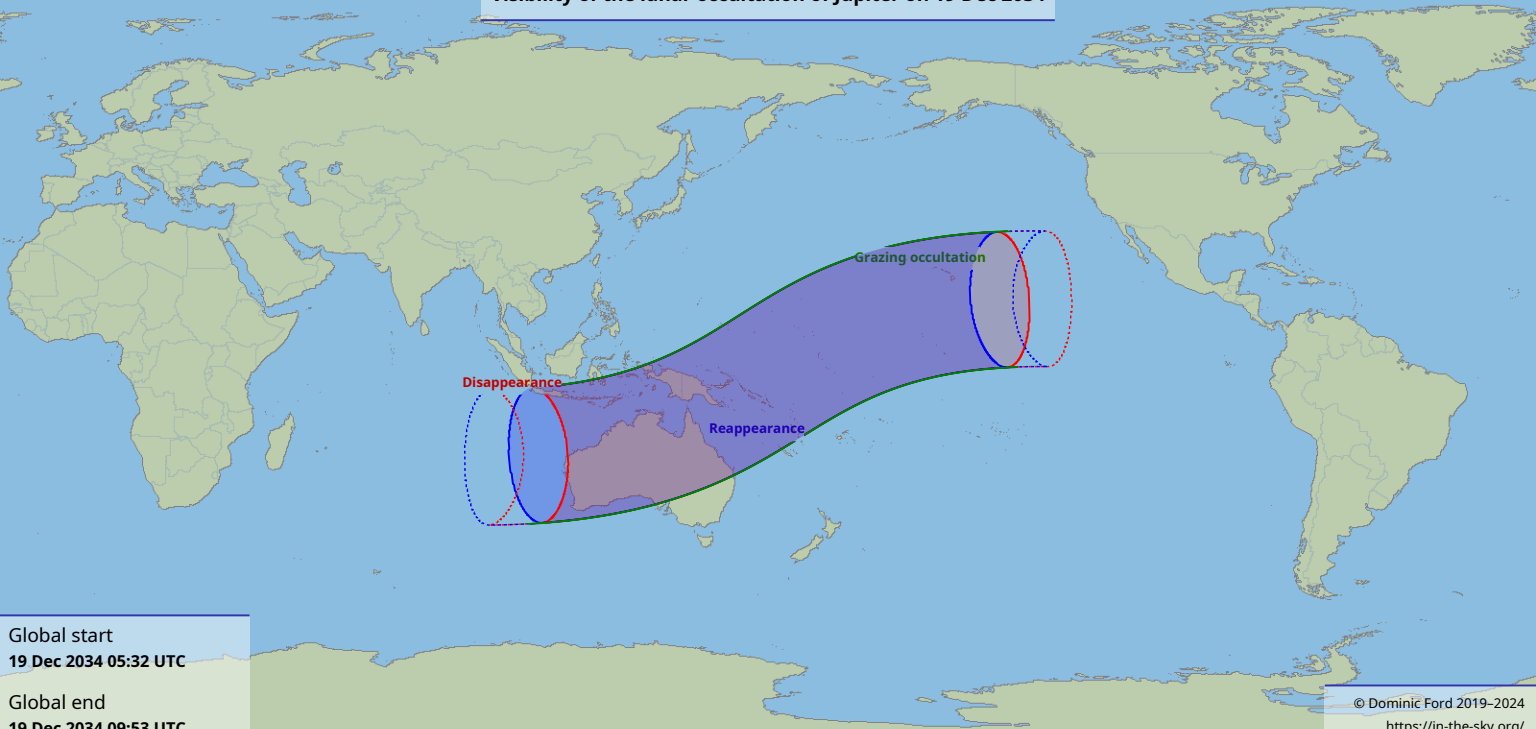

Visibility of the lunar occultation of Jupiter on 19 Dec 2034

Global start
19 Dec 2034 05:32 UTC

Global end
19 Dec 2034 09:53 UTC