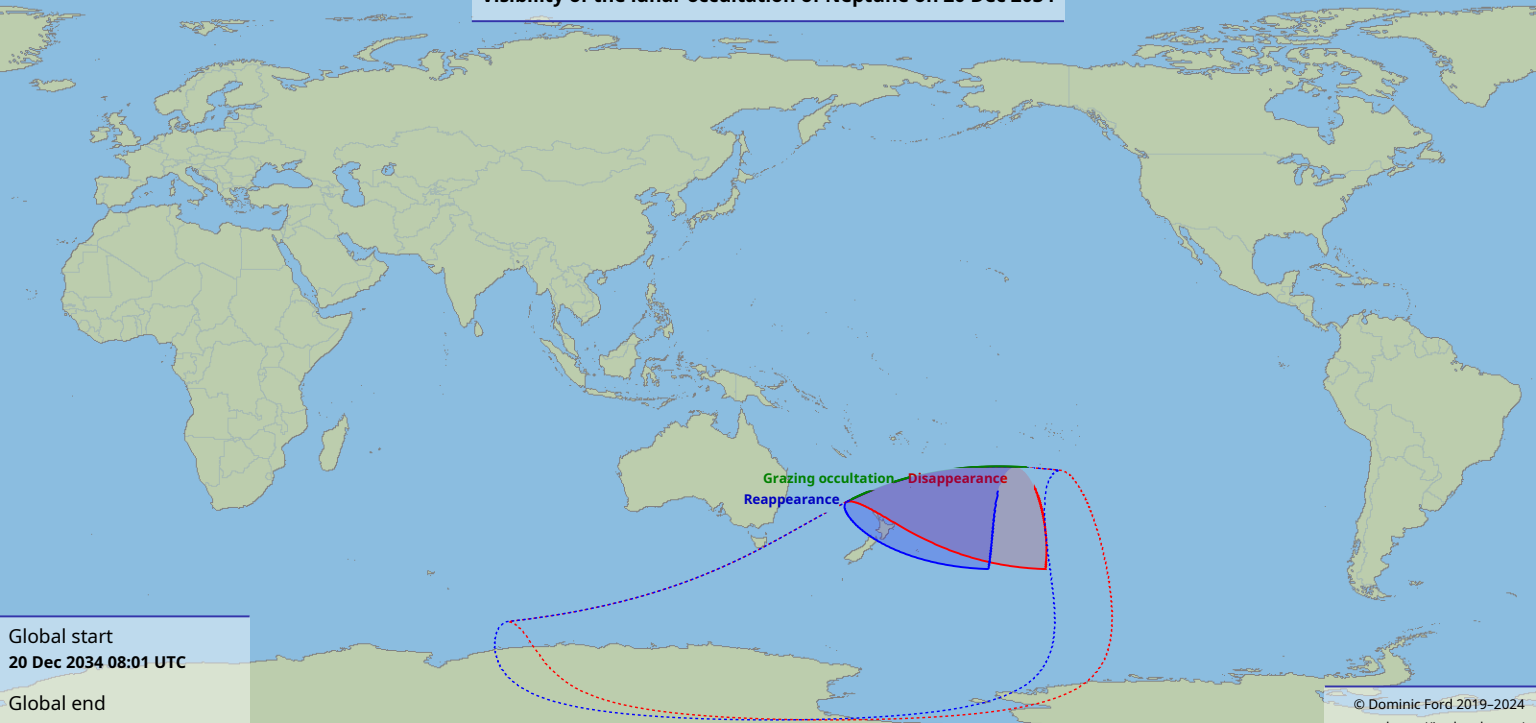

Visibility of the lunar occultation of Neptune on 20 Dec 2034

Global start
20 Dec 2034 08:01 UTC

Global end
20 Dec 2034 10:48 UTC