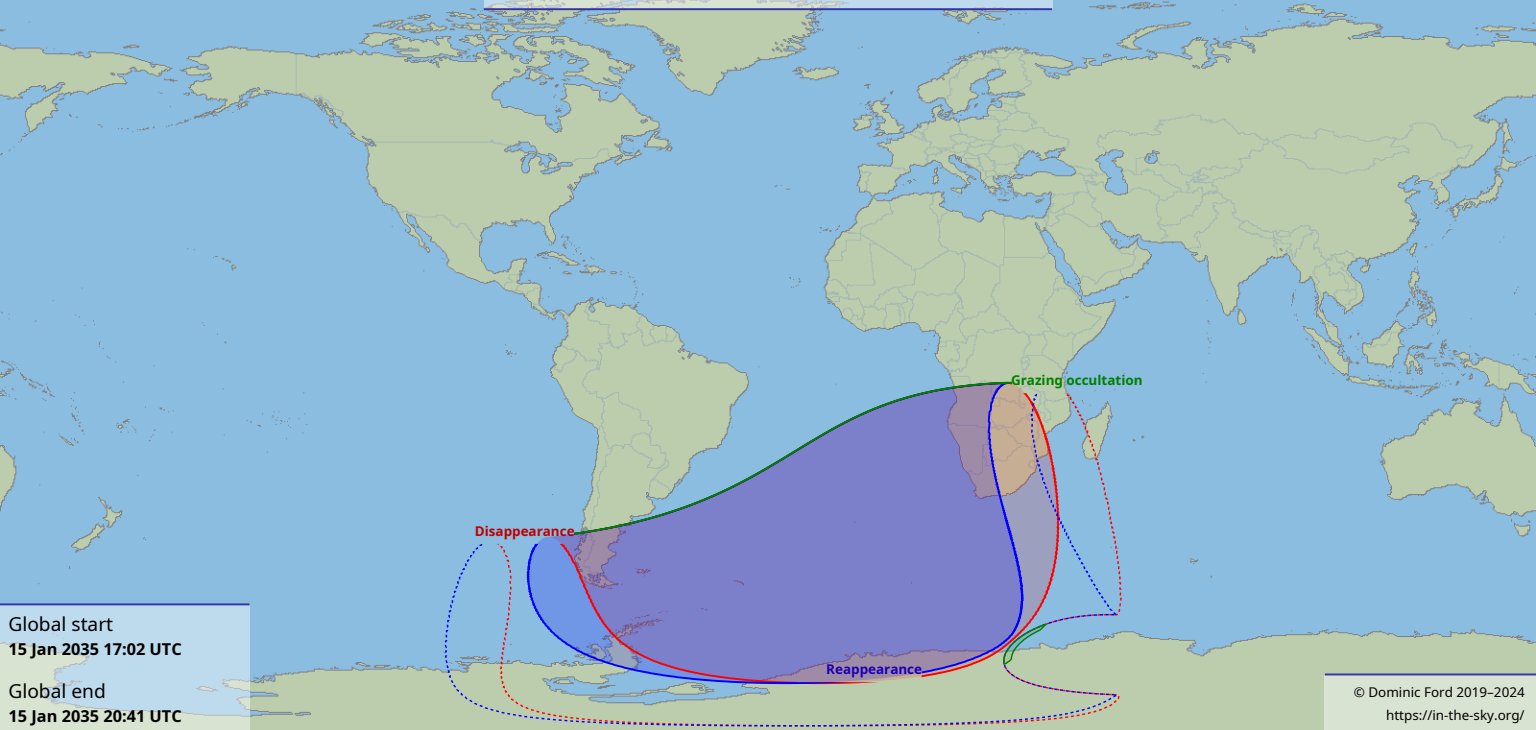

Visibility of the lunar occultation of Jupiter on 15 Jan 2035

Global start
15 Jan 2035 17:02 UTC

Global end
15 Jan 2035 20:41 UTC

© Dominic Ford 2019–2024
<https://in-the-sky.org/>