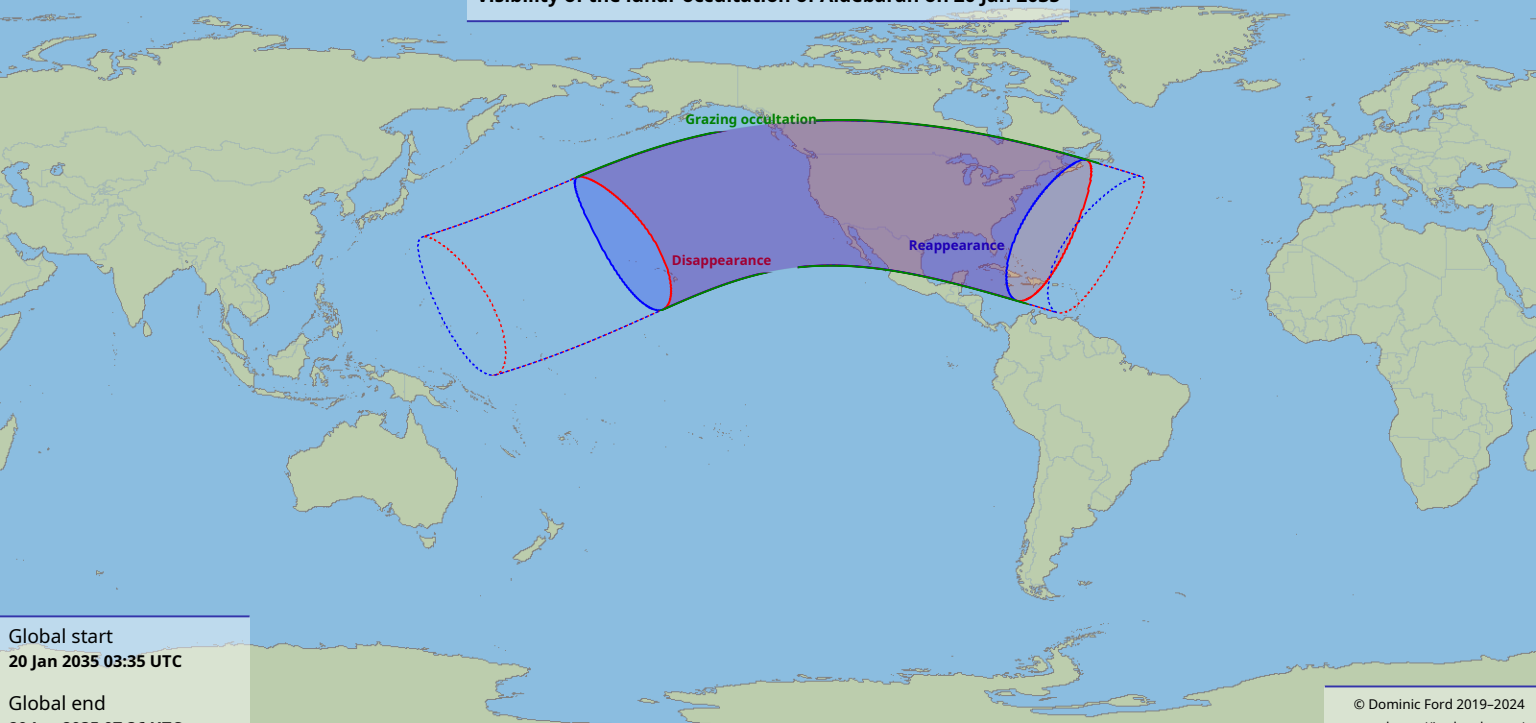

# Visibility of the lunar occultation of Aldebaran on 20 Jan 2035

Global start  
20 Jan 2035 03:35 UTC

Global end  
20 Jan 2035 07:36 UTC