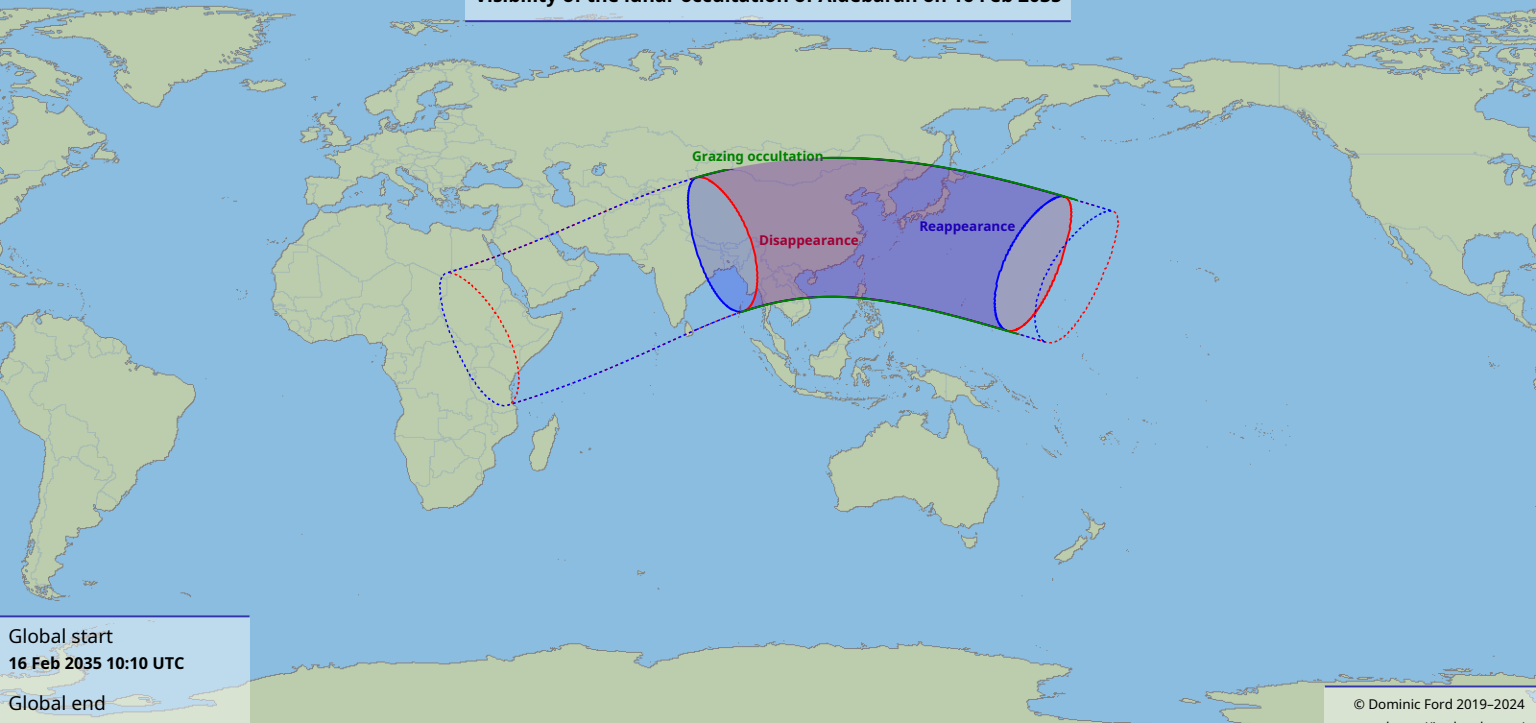

Visibility of the lunar occultation of Aldebaran on 16 Feb 2035

Global start
16 Feb 2035 10:10 UTC

Global end
16 Feb 2035 14:20 UTC