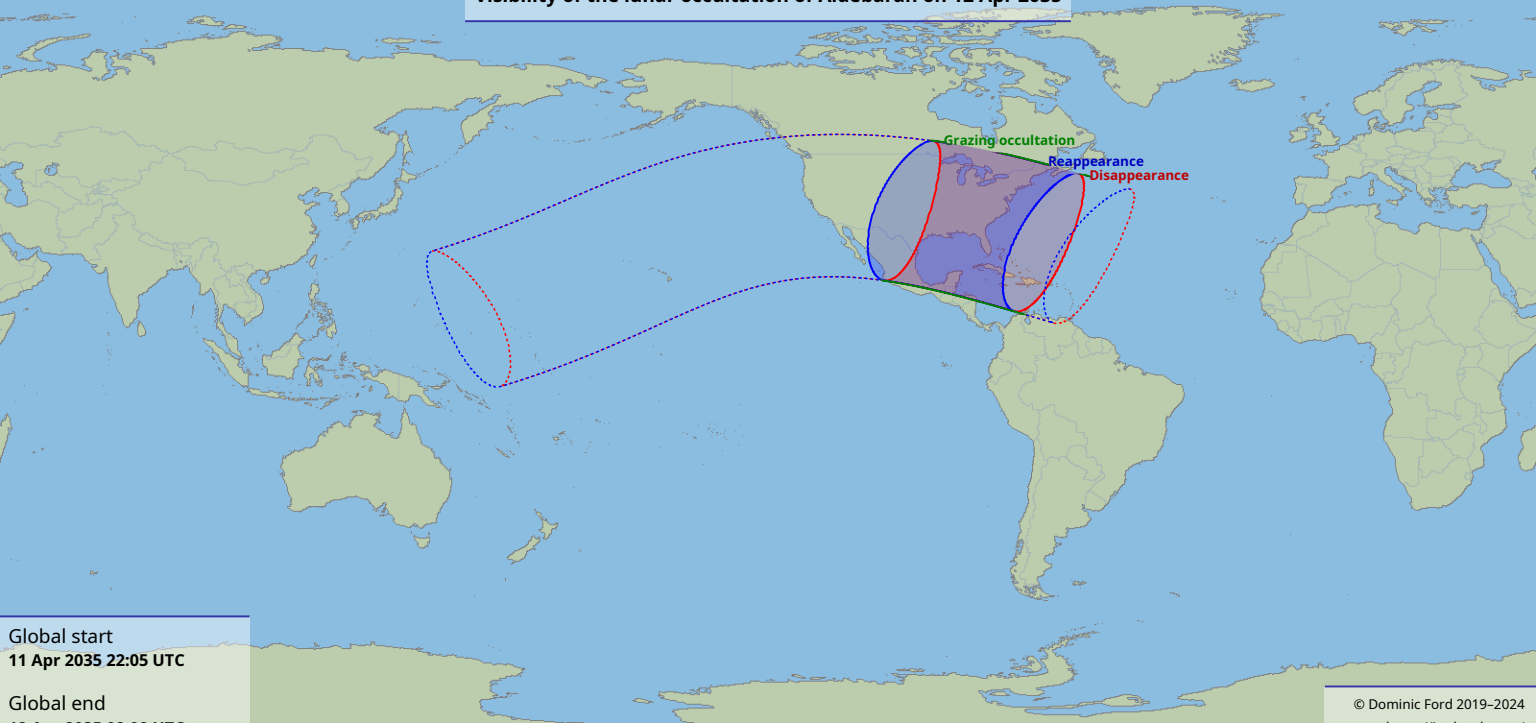

Visibility of the lunar occultation of Aldebaran on 12 Apr 2035

Global start
11 Apr 2035 22:05 UTC

Global end
12 Apr 2035 02:08 UTC