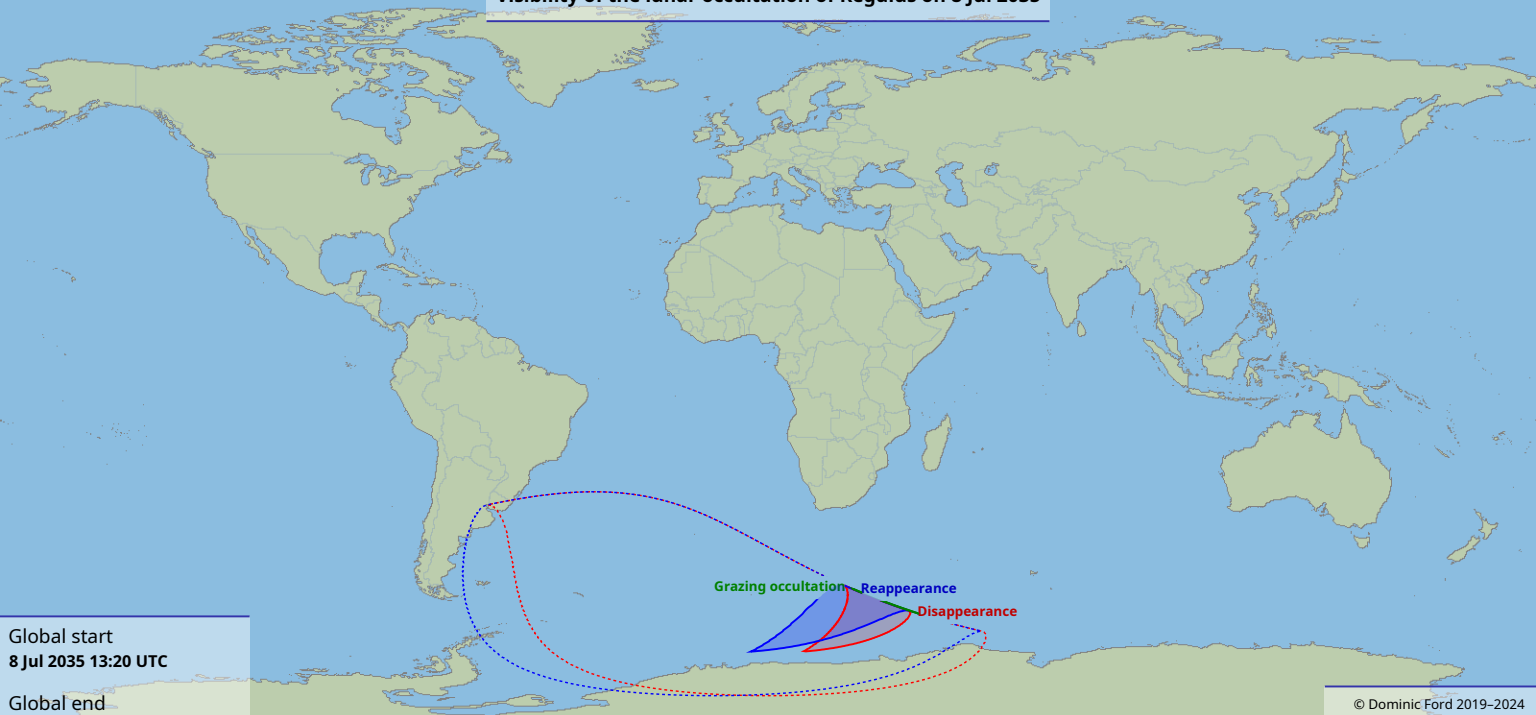

Visibility of the lunar occultation of Regulus on 8 Jul 2035

Global start
8 Jul 2035 13:20 UTC

Global end
8 Jul 2035 15:47 UTC

Grazing occultation Reappearance Disappearance