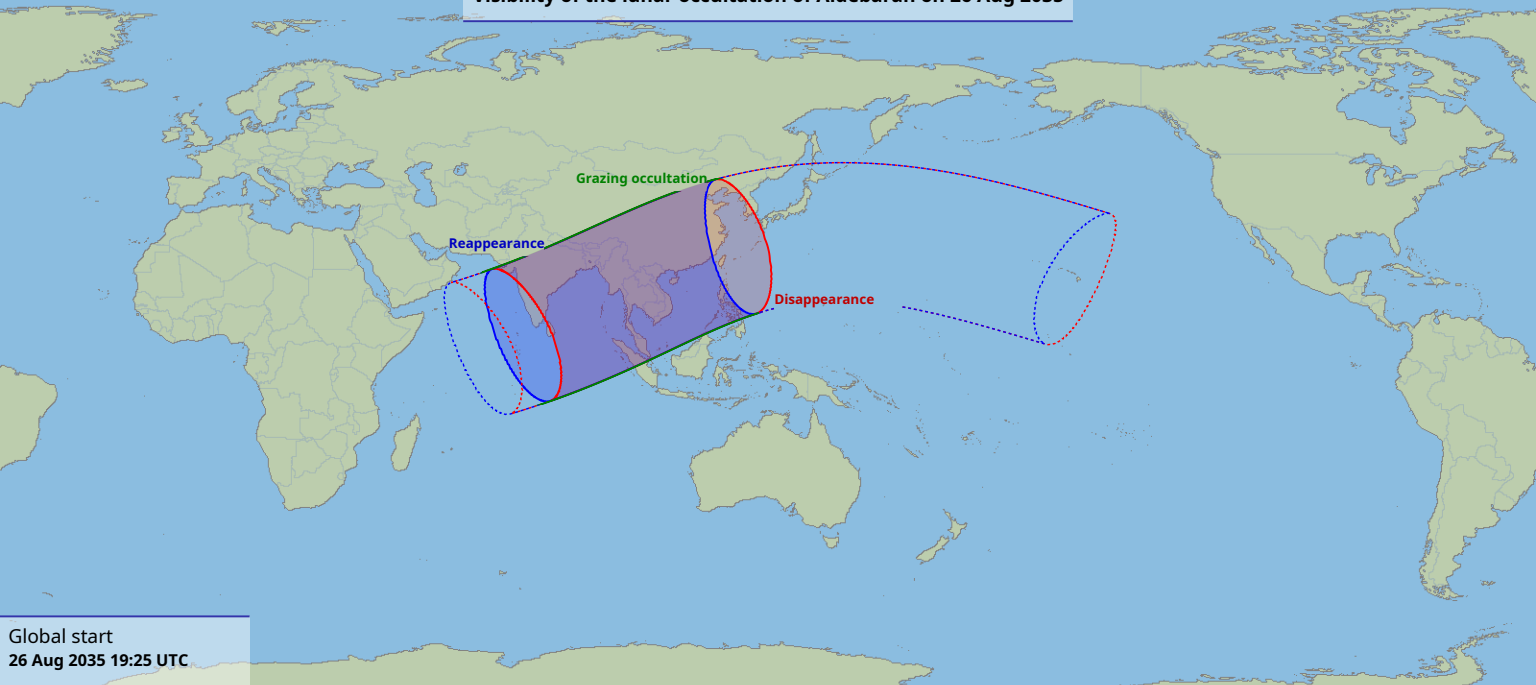

# Visibility of the lunar occultation of Aldebaran on 26 Aug 2035

Global start  
26 Aug 2035 19:25 UTC

Global end  
26 Aug 2035 23:37 UTC