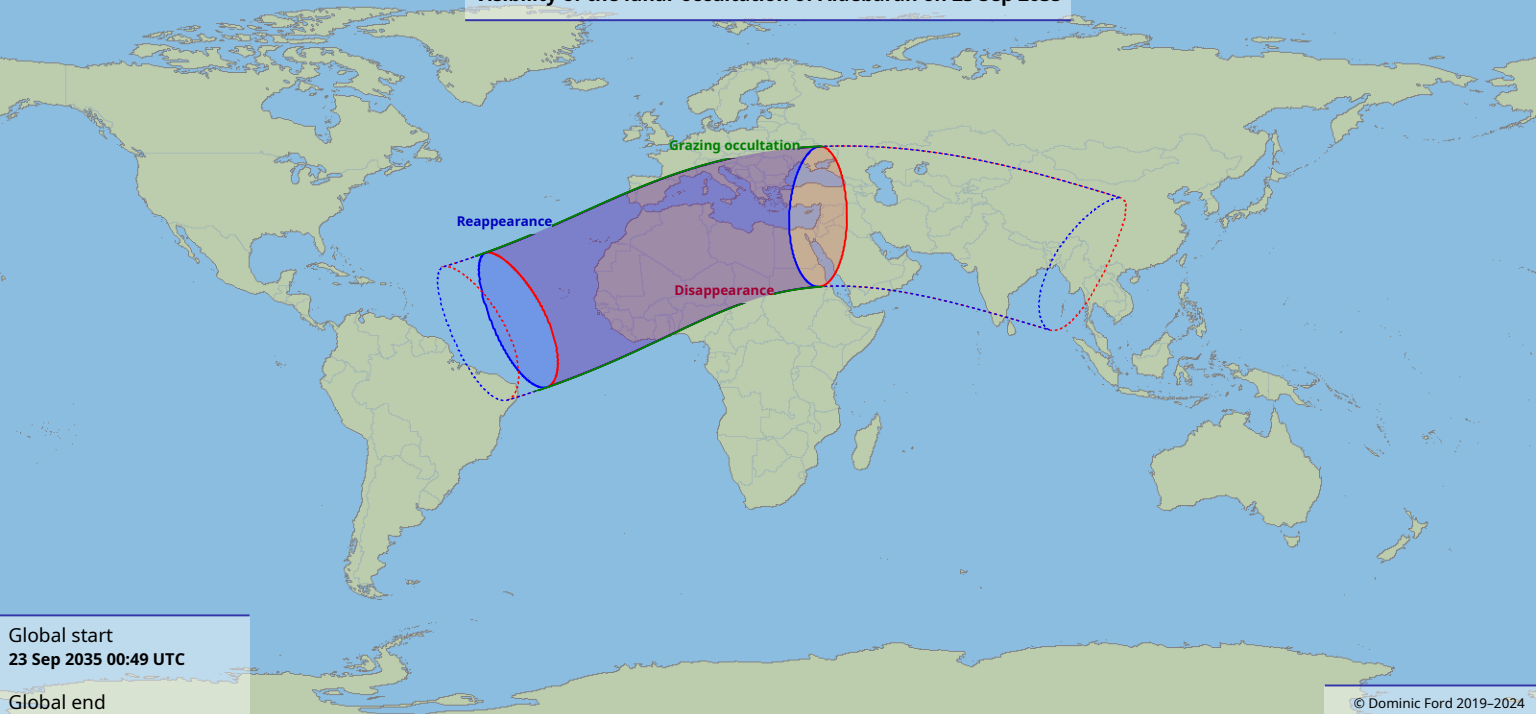

Visibility of the lunar occultation of Aldebaran on 23 Sep 2035

Global start
23 Sep 2035 00:49 UTC

Global end
23 Sep 2035 04:59 UTC