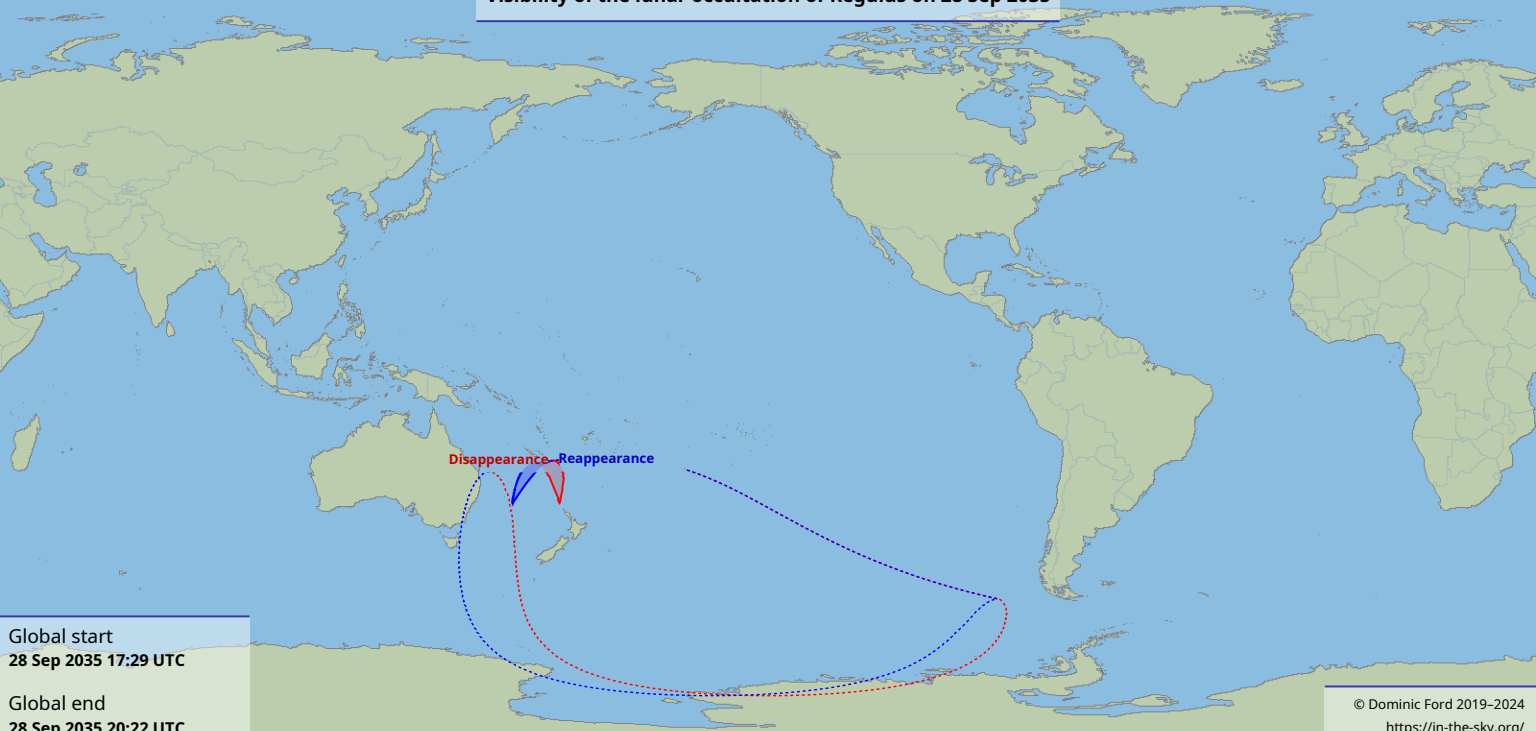

# Visibility of the lunar occultation of Regulus on 28 Sep 2035

Disappearance Reappearance

Global start  
28 Sep 2035 17:29 UTC

Global end  
28 Sep 2035 20:22 UTC