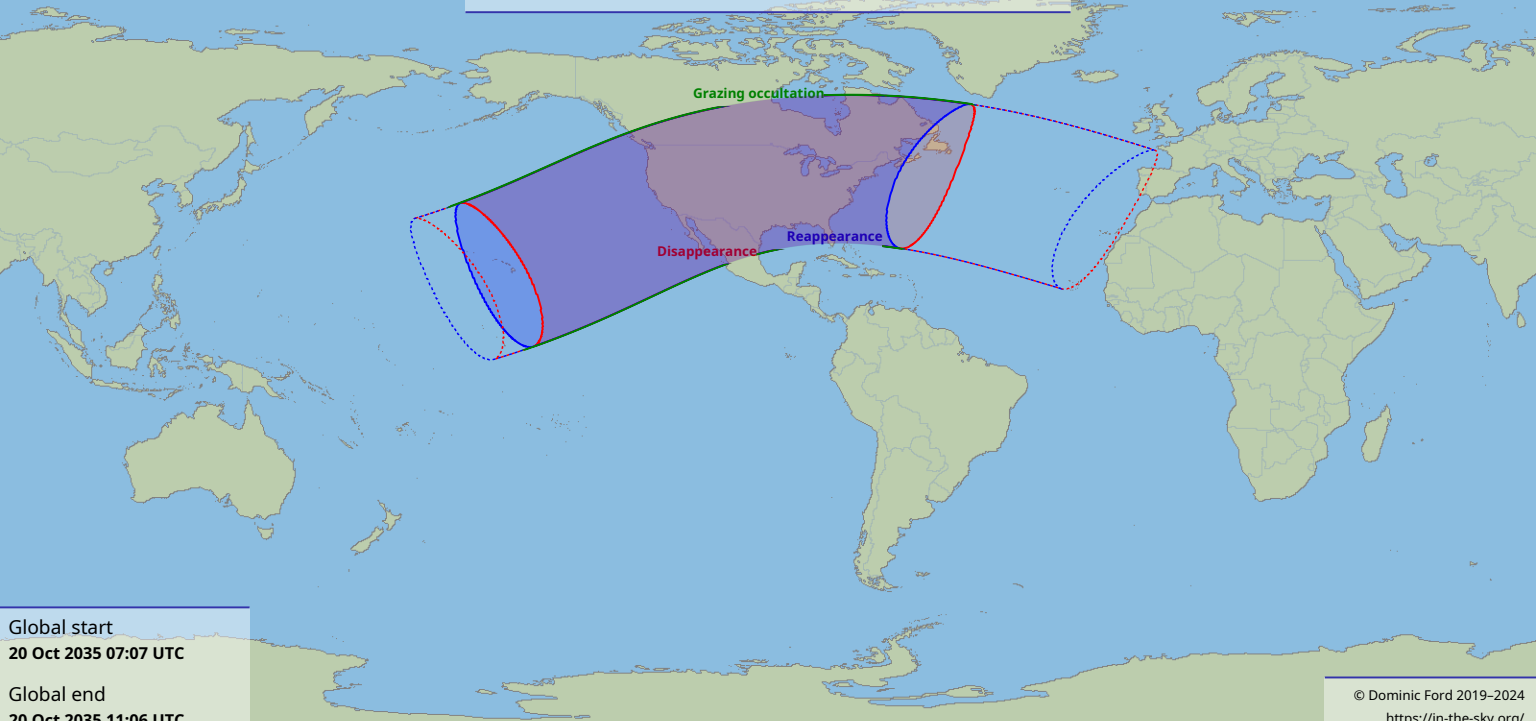

Visibility of the lunar occultation of Aldebaran on 20 Oct 2035

Global start
20 Oct 2035 07:07 UTC

Global end
20 Oct 2035 11:06 UTC