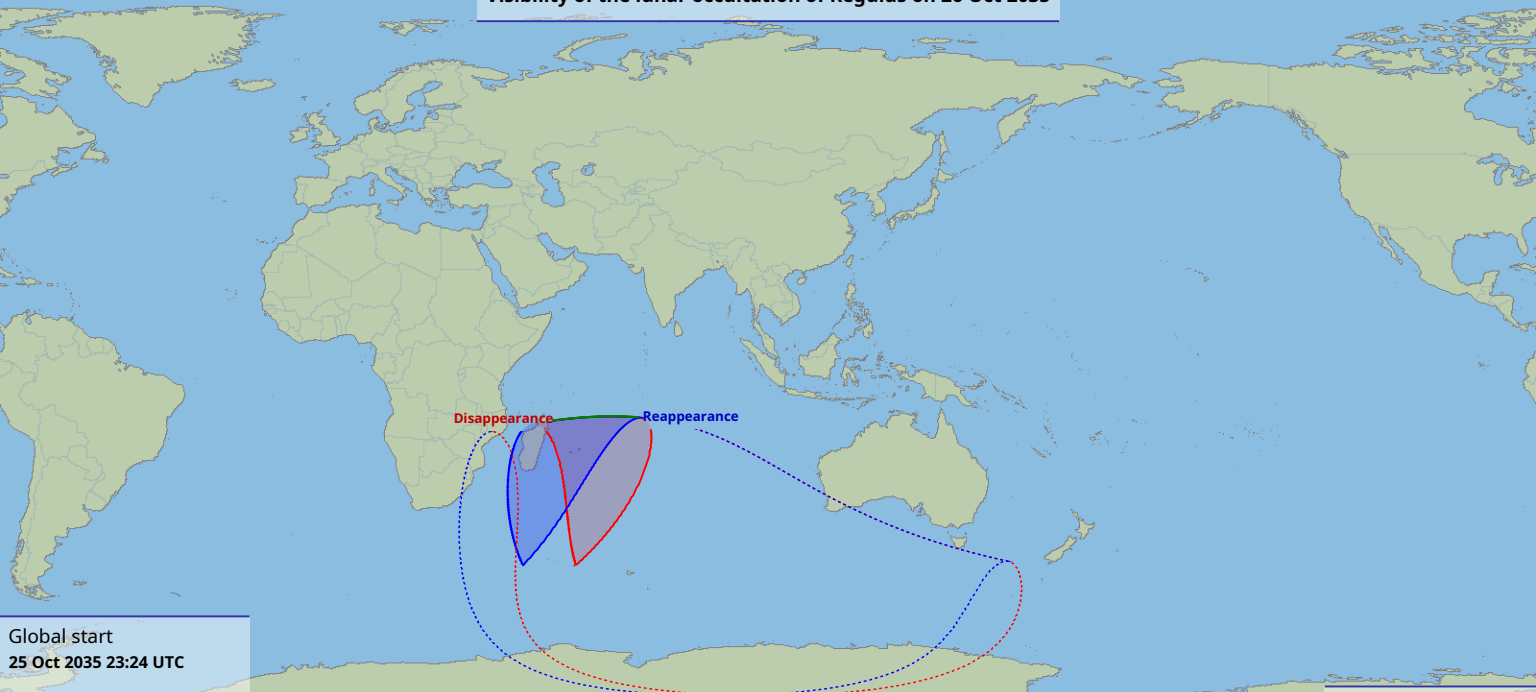

# Visibility of the lunar occultation of Regulus on 26 Oct 2035

Global start  
25 Oct 2035 23:24 UTC

Global end  
26 Oct 2035 02:44 UTC