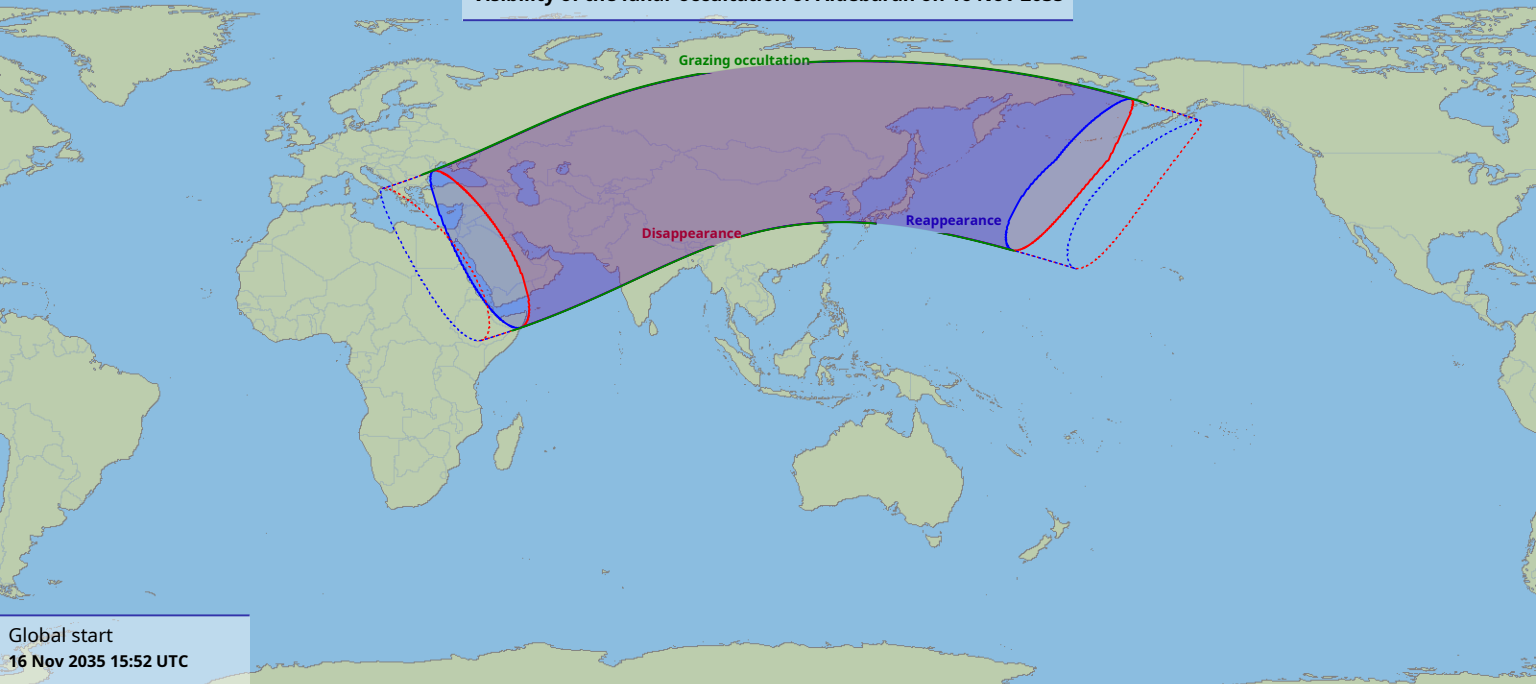

Visibility of the lunar occultation of Aldebaran on 16 Nov 2035

Global start
16 Nov 2035 15:52 UTC

Global end
16 Nov 2035 19:39 UTC