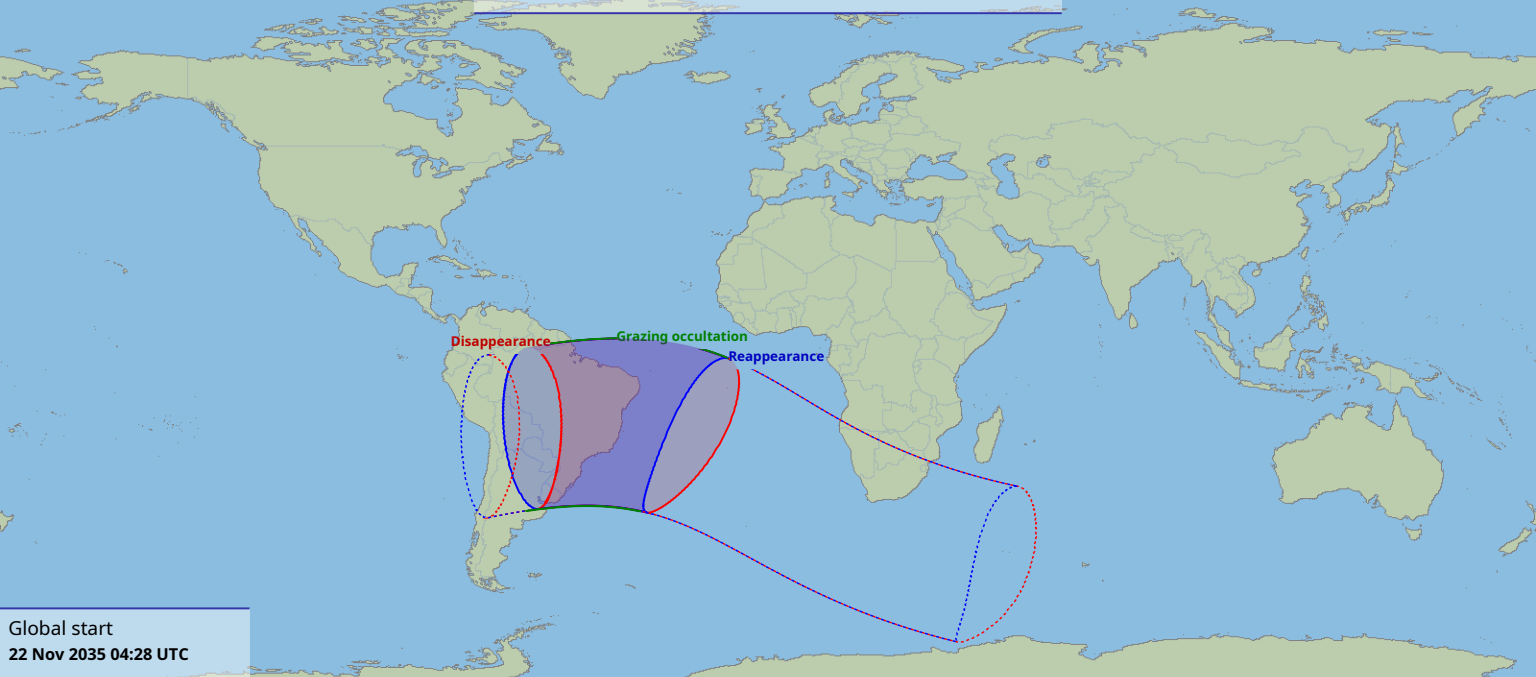

# Visibility of the lunar occultation of Regulus on 22 Nov 2035

Global start  
22 Nov 2035 04:28 UTC

Global end  
22 Nov 2035 08:22 UTC