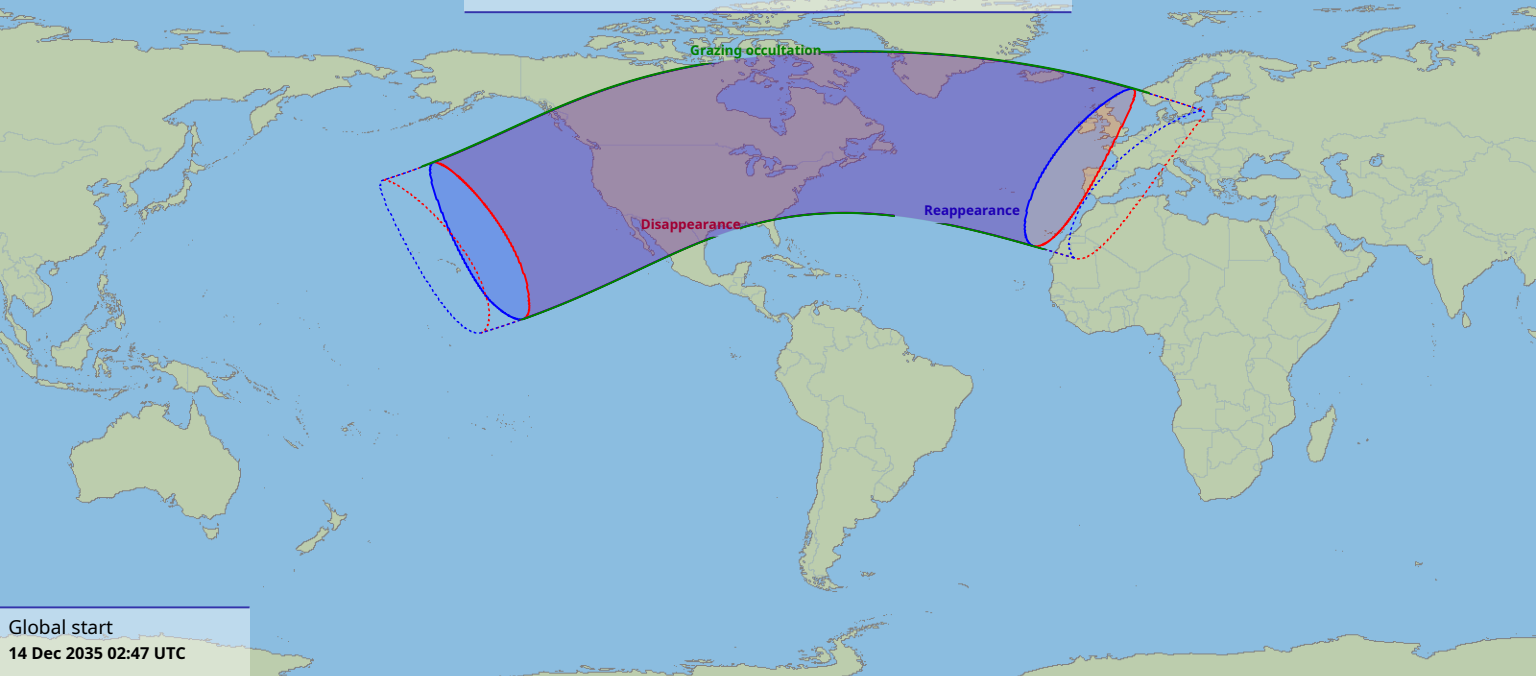

Visibility of the lunar occultation of Aldebaran on 14 Dec 2035

Global start
14 Dec 2035 02:47 UTC

Global end
14 Dec 2035 06:32 UTC