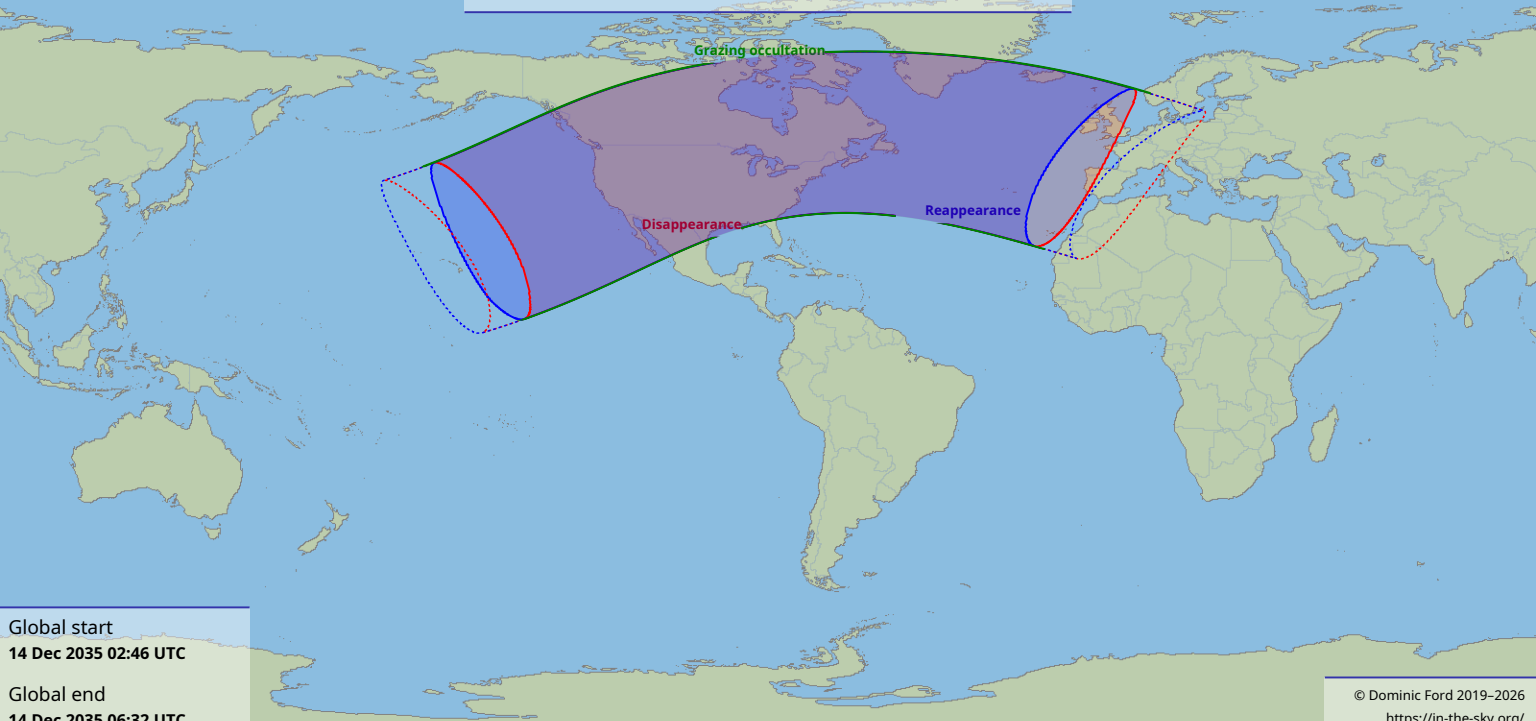

Visibility of the lunar occultation of Aldebaran on 14 Dec 2035

Global start
14 Dec 2035 02:46 UTC

Global end
14 Dec 2035 06:32 UTC