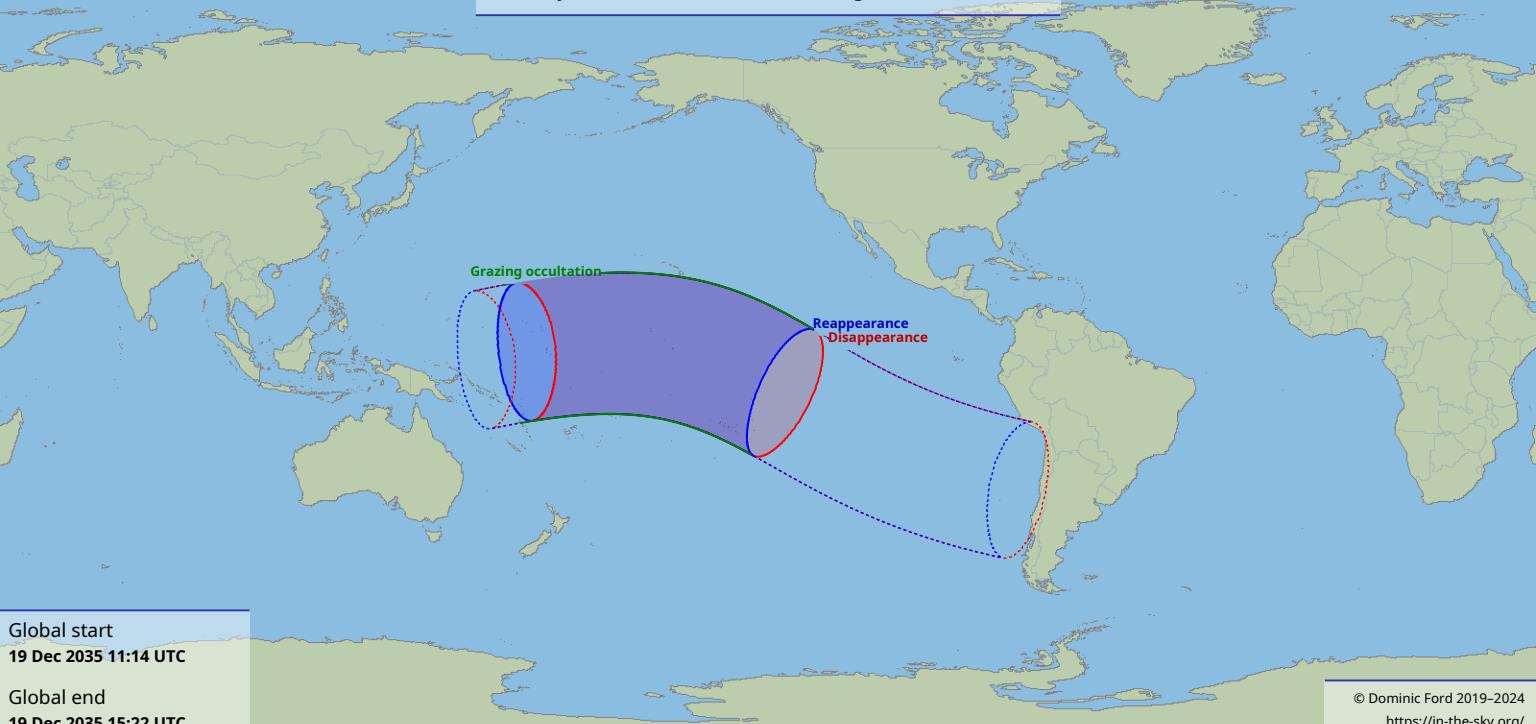

Visibility of the lunar occultation of Regulus on 19 Dec 2035

Global start
19 Dec 2035 11:14 UTC

Global end
19 Dec 2035 15:22 UTC