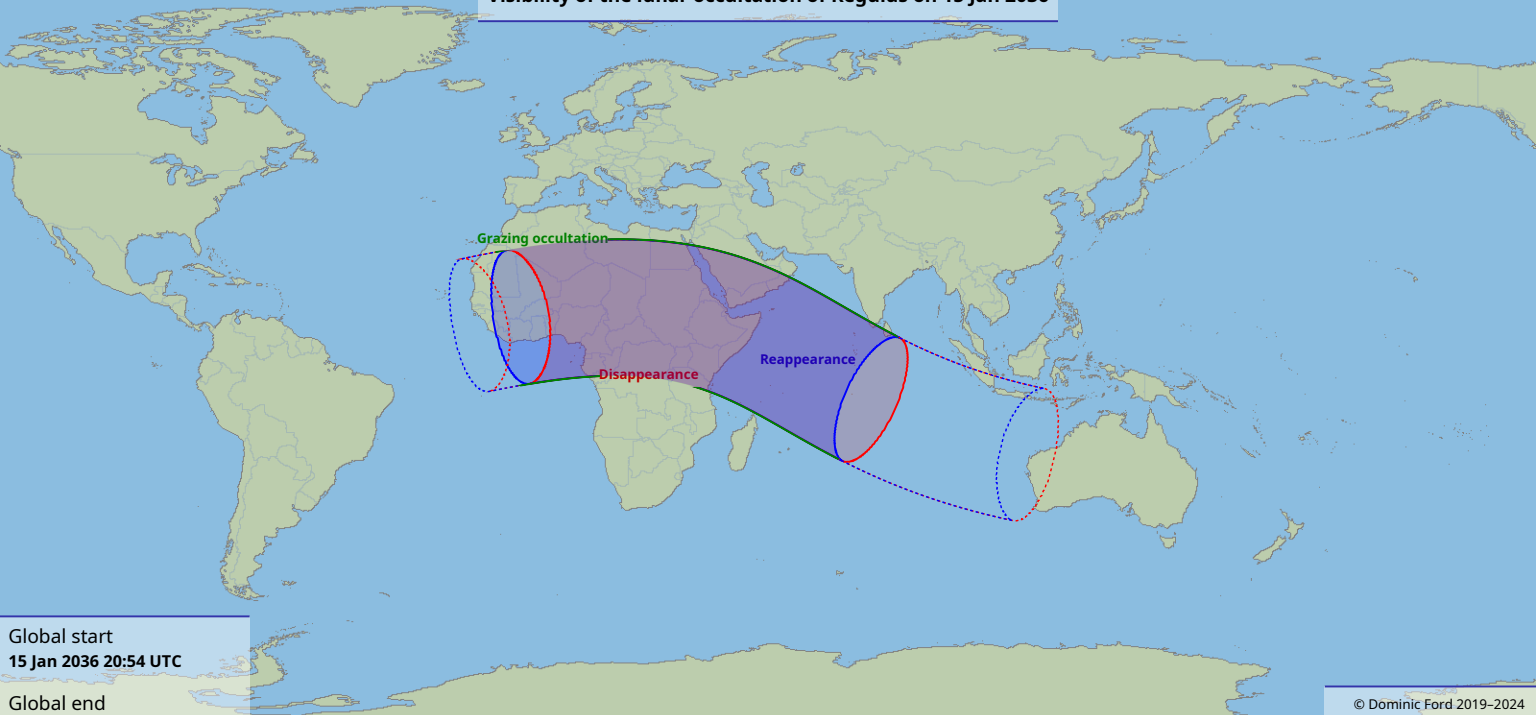

Visibility of the lunar occultation of Regulus on 15 Jan 2036

Global start
15 Jan 2036 20:54 UTC

Global end
16 Jan 2036 01:03 UTC