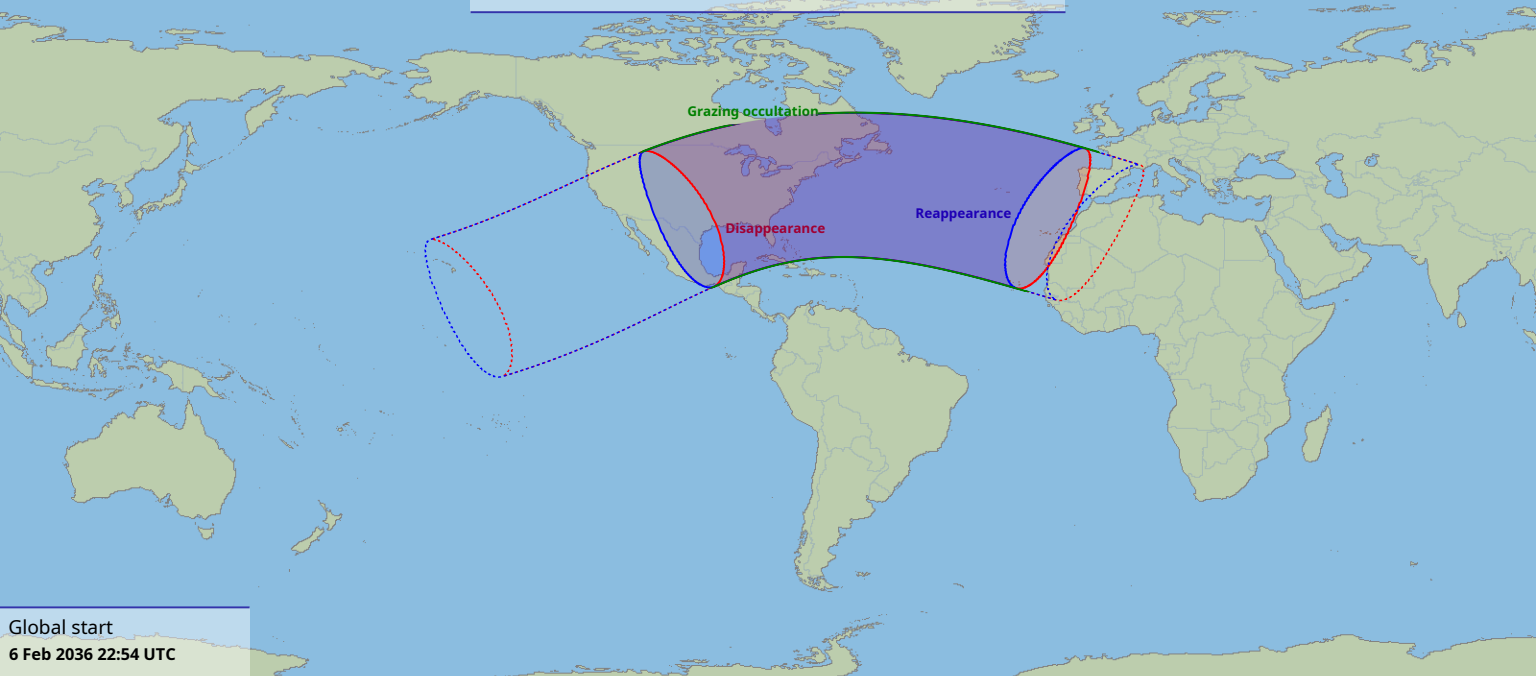

# Visibility of the lunar occultation of Aldebaran on 7 Feb 2036

Global start  
6 Feb 2036 22:54 UTC

Global end  
7 Feb 2036 03:00 UTC