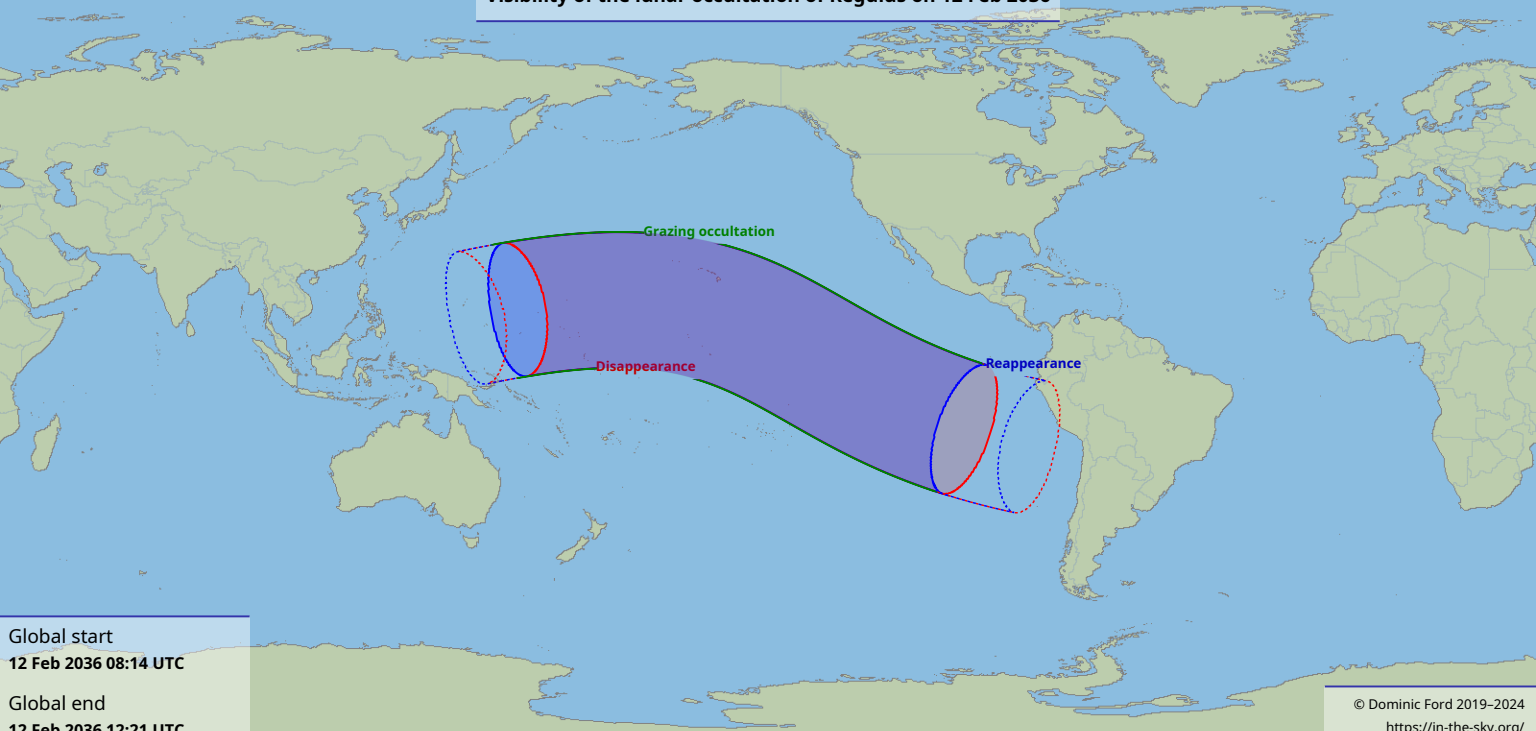

Visibility of the lunar occultation of Regulus on 12 Feb 2036

Global start
12 Feb 2036 08:14 UTC

Global end
12 Feb 2036 12:21 UTC