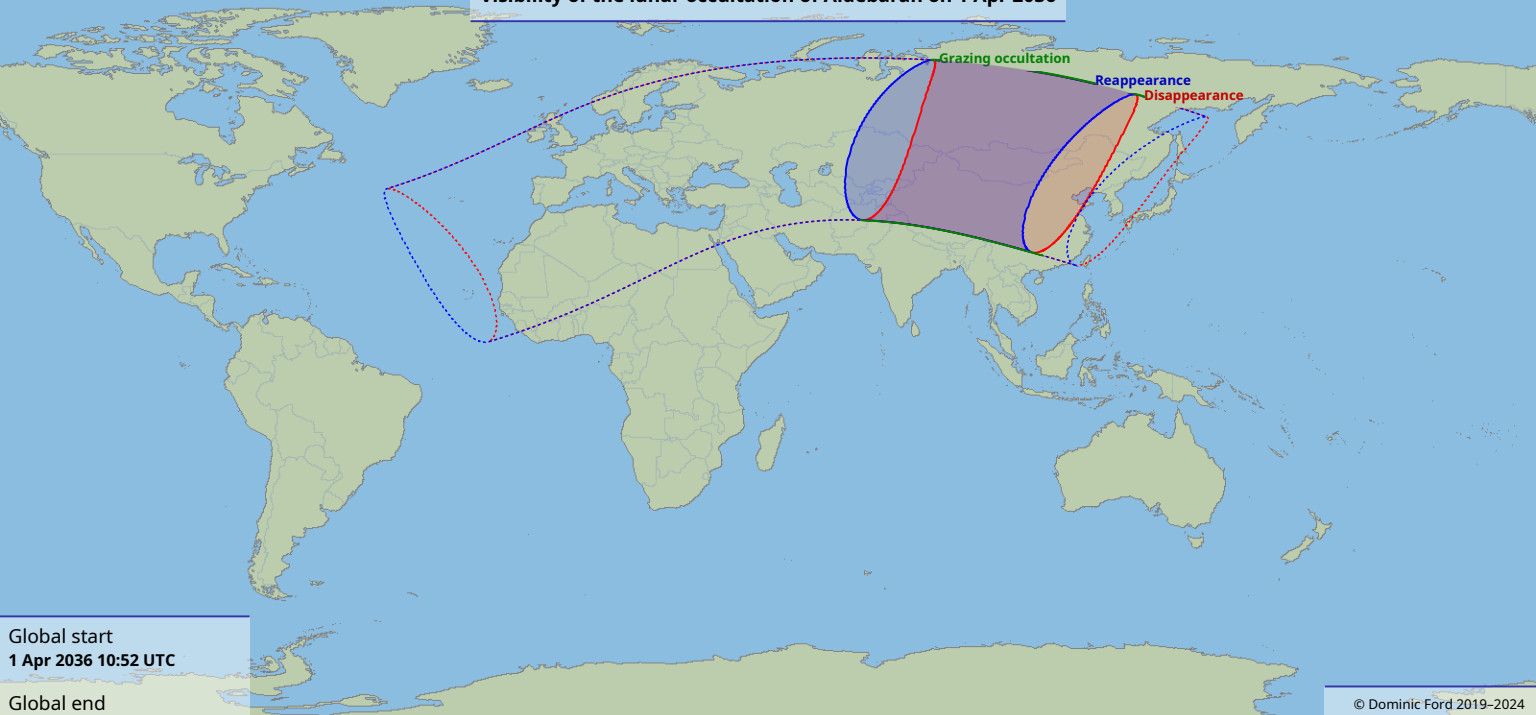

# Visibility of the lunar occultation of Aldebaran on 1 Apr 2036

Global start  
1 Apr 2036 10:52 UTC

Global end  
1 Apr 2036 14:47 UTC