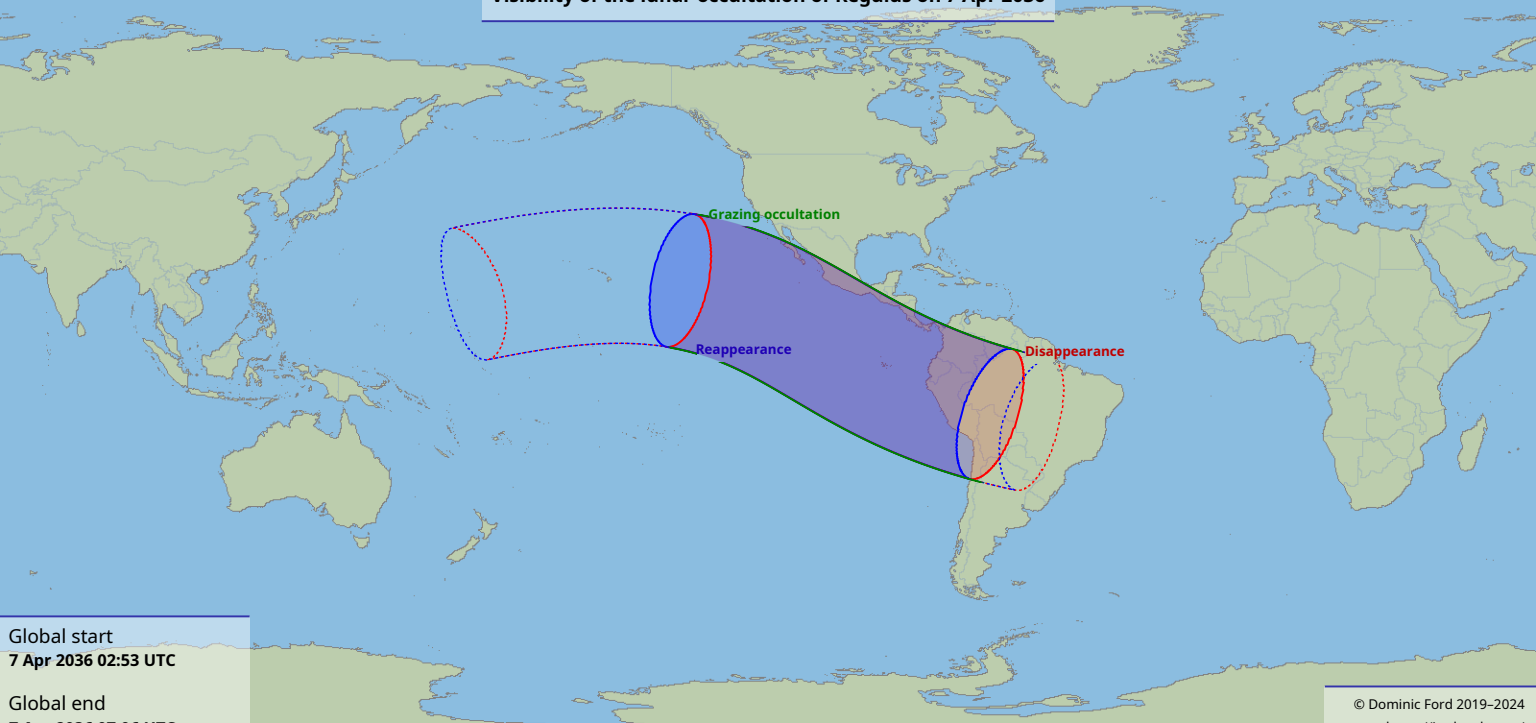

Visibility of the lunar occultation of Regulus on 7 Apr 2036

Global start
7 Apr 2036 02:53 UTC

Global end
7 Apr 2036 07:06 UTC