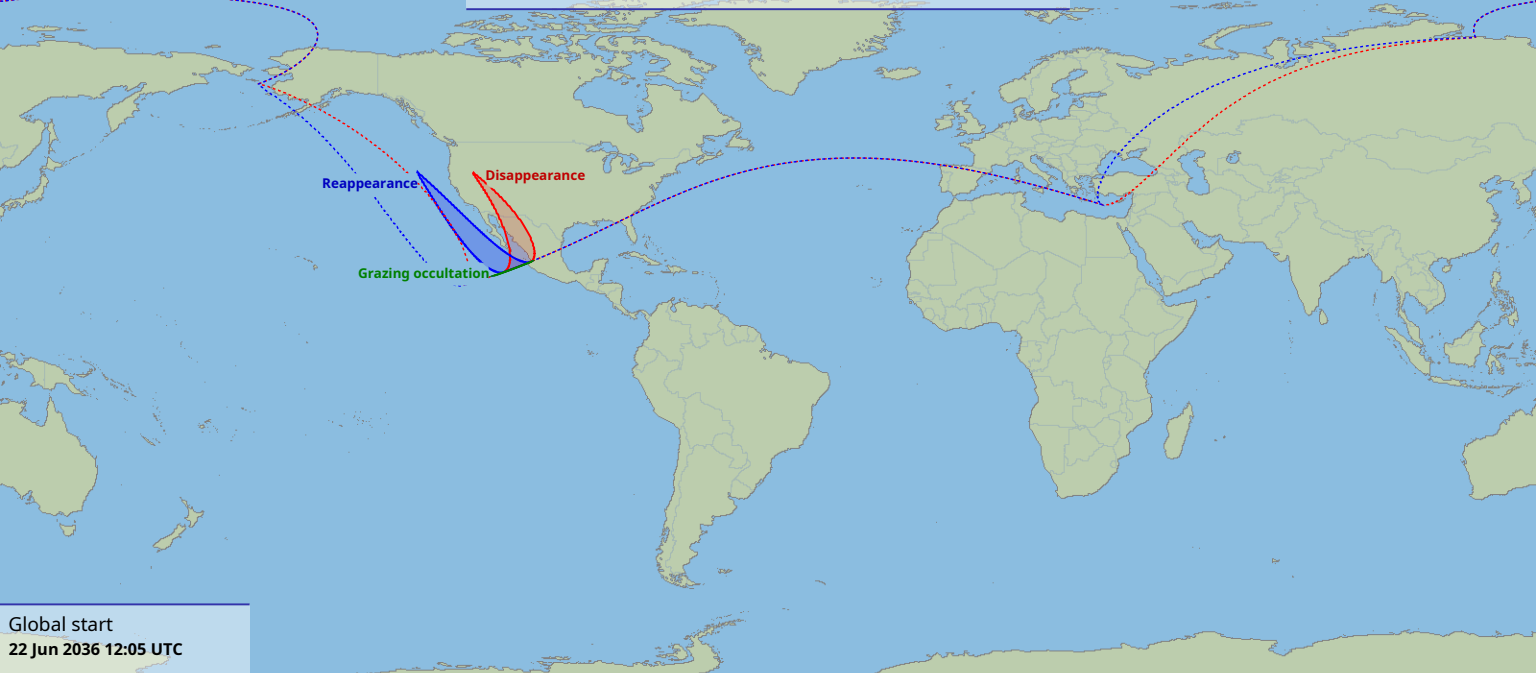

# Visibility of the lunar occultation of Aldebaran on 22 Jun 2036

Global start  
22 Jun 2036 12:05 UTC

Global end  
22 Jun 2036 15:34 UTC