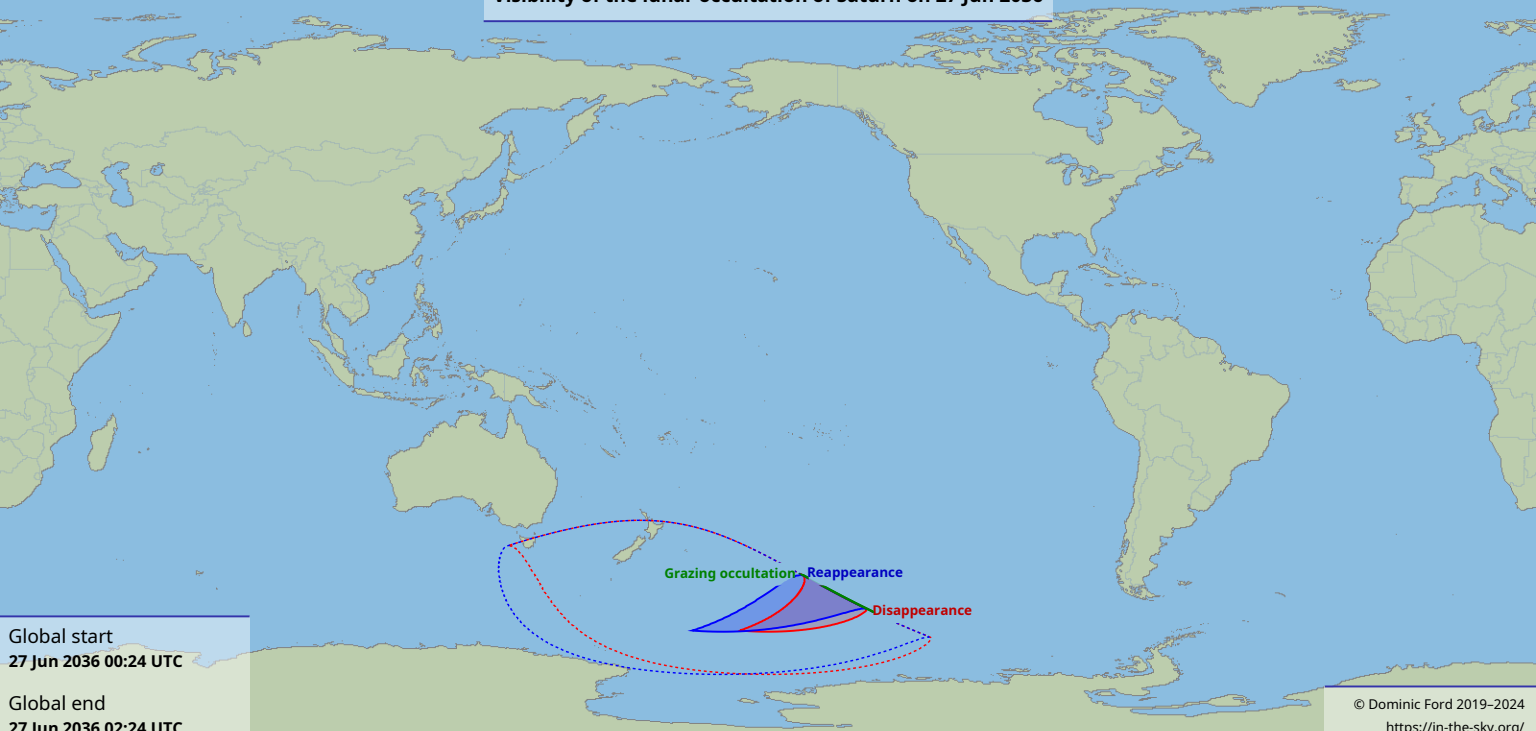

Visibility of the lunar occultation of Saturn on 27 Jun 2036

Global start
27 Jun 2036 00:24 UTC

Global end
27 Jun 2036 02:24 UTC