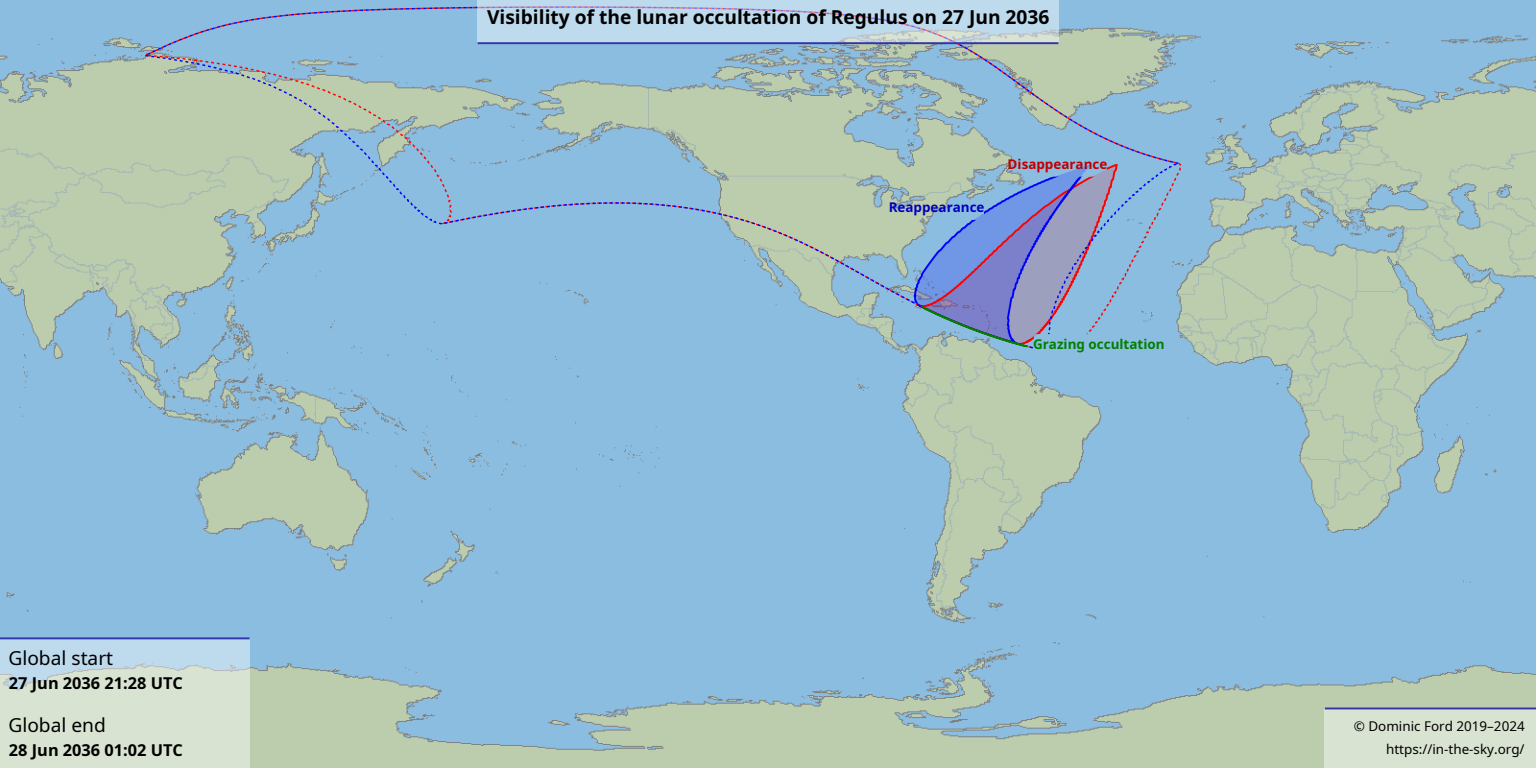

Visibility of the lunar occultation of Regulus on 27 Jun 2036

Global start
27 Jun 2036 21:28 UTC

Global end
28 Jun 2036 01:02 UTC