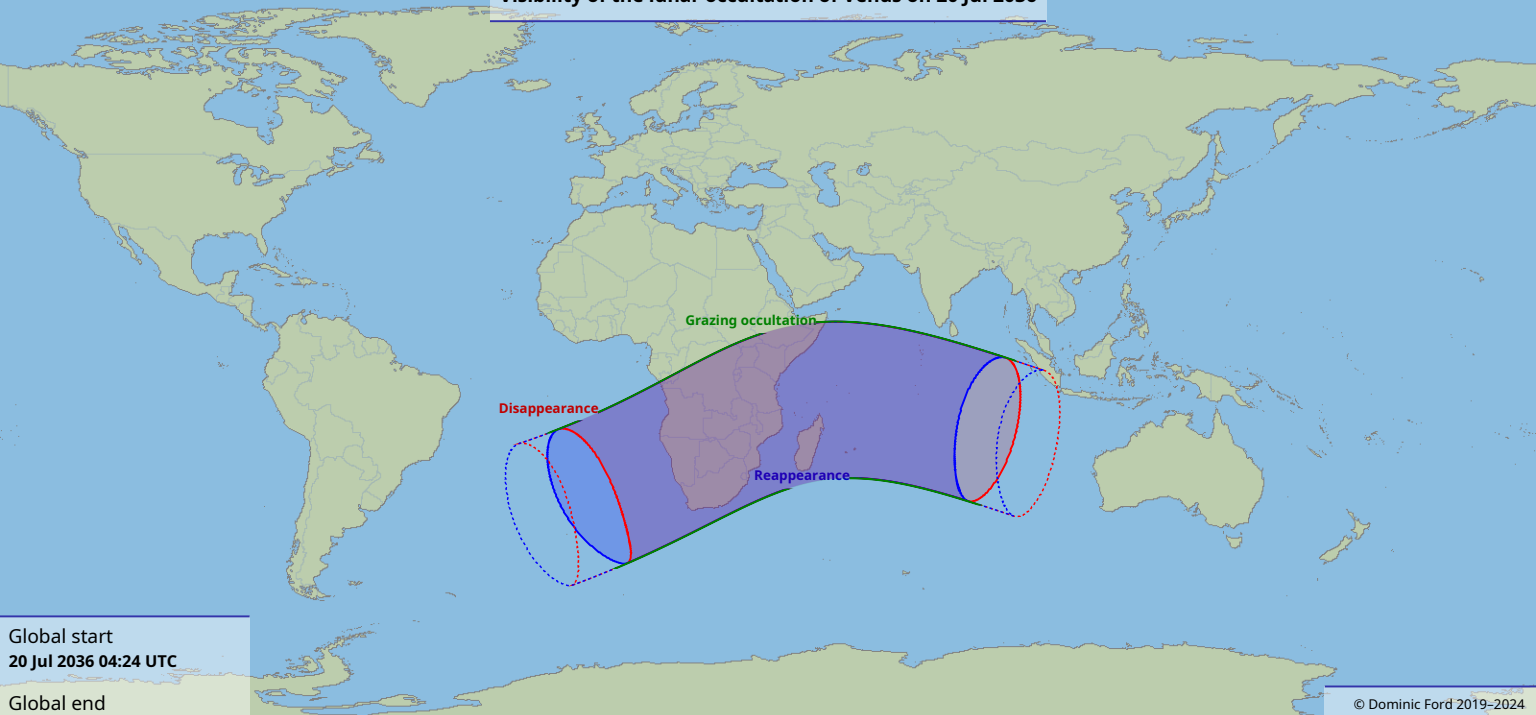

Visibility of the lunar occultation of Venus on 20 Jul 2036

Global start
20 Jul 2036 04:24 UTC

Global end
20 Jul 2036 08:32 UTC